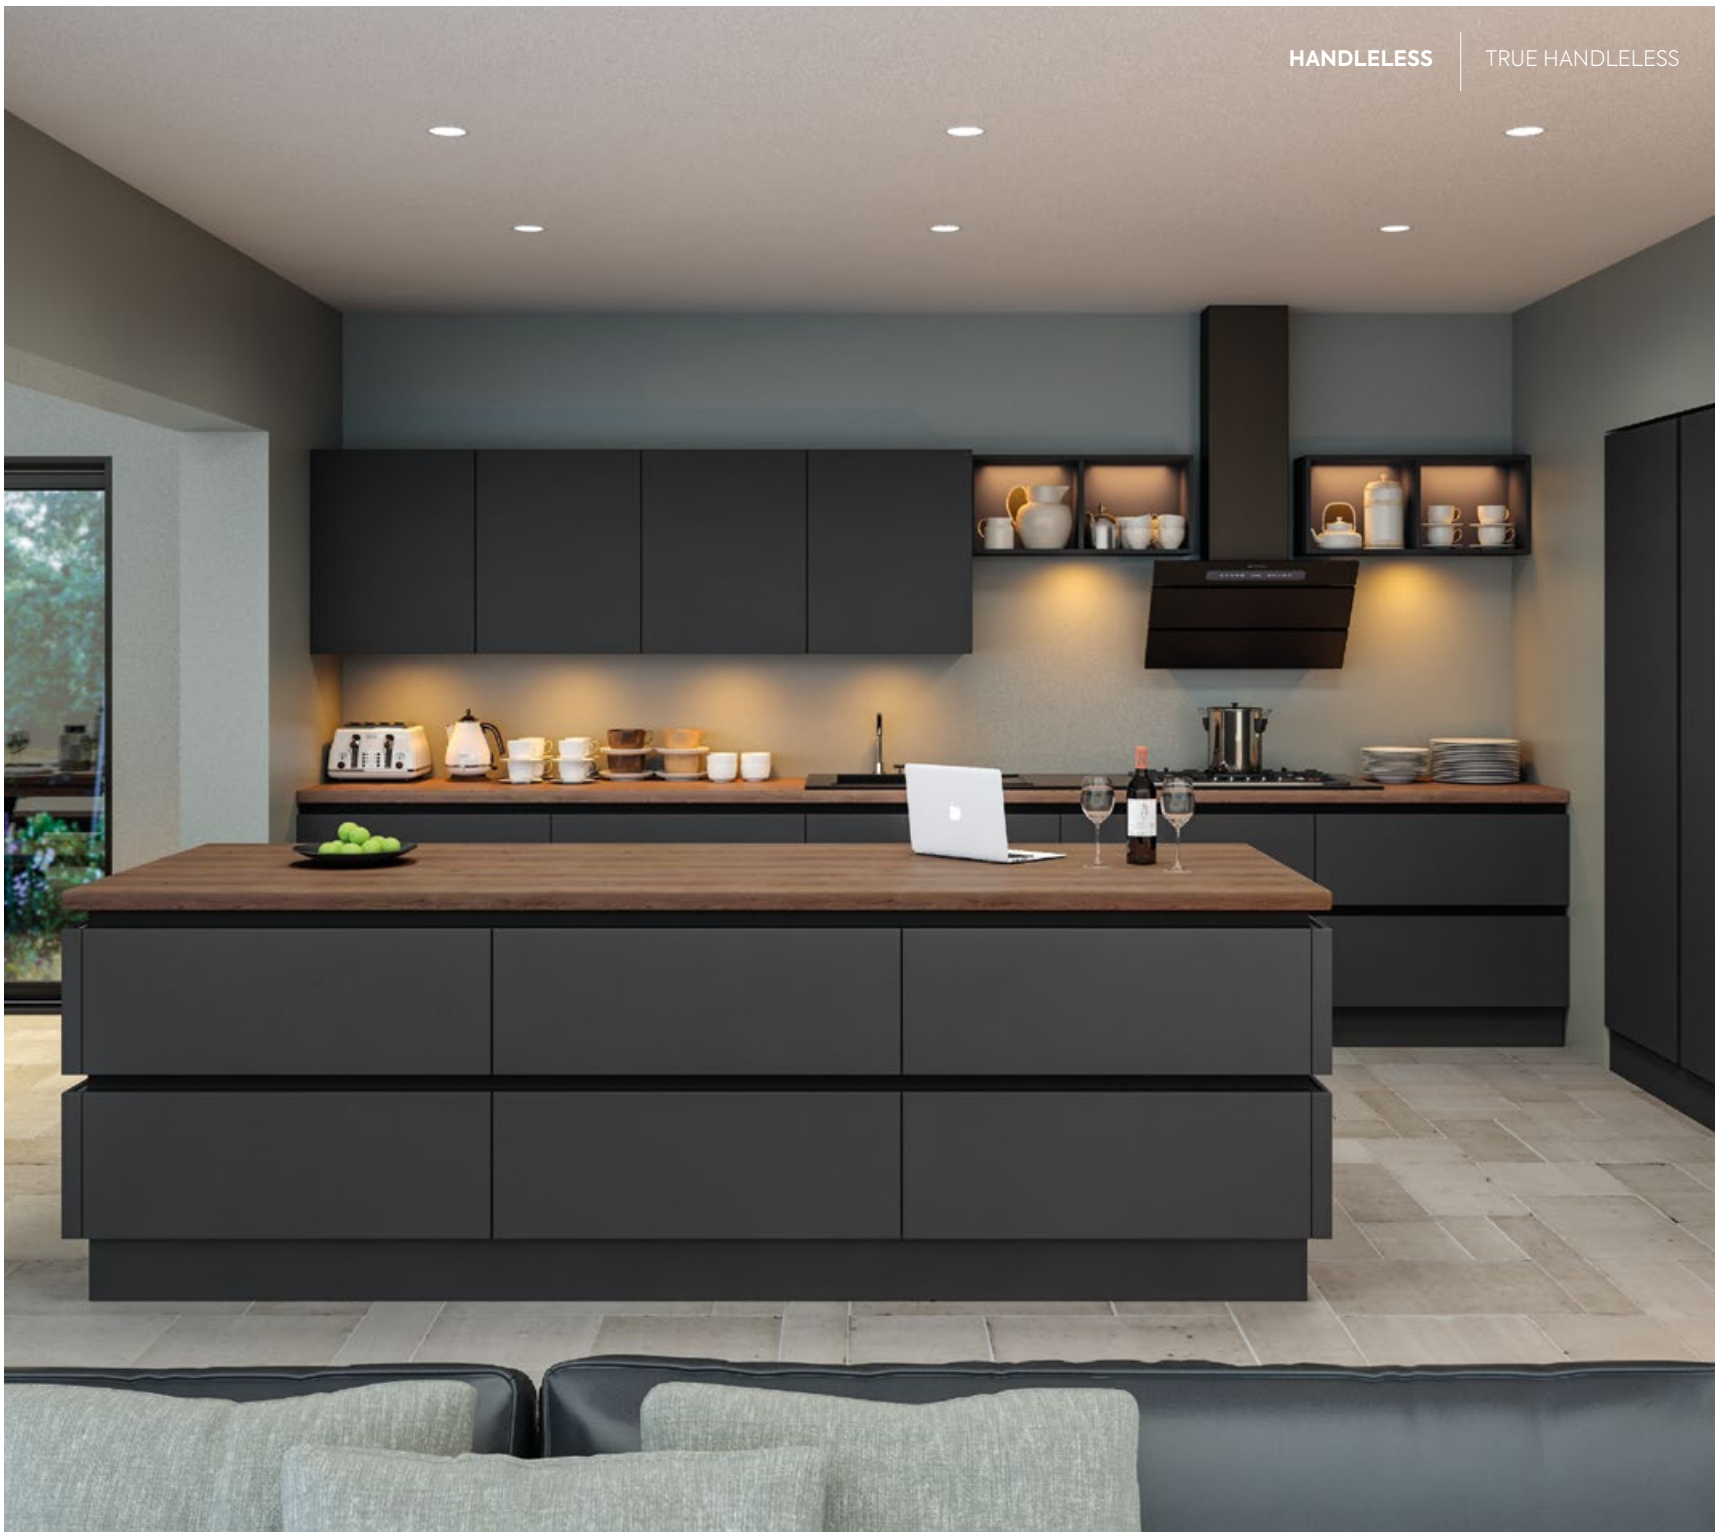

HANDLELESS

TRUE HANDLELESS

ZURFIZ SUPERMATT GRAPHITE