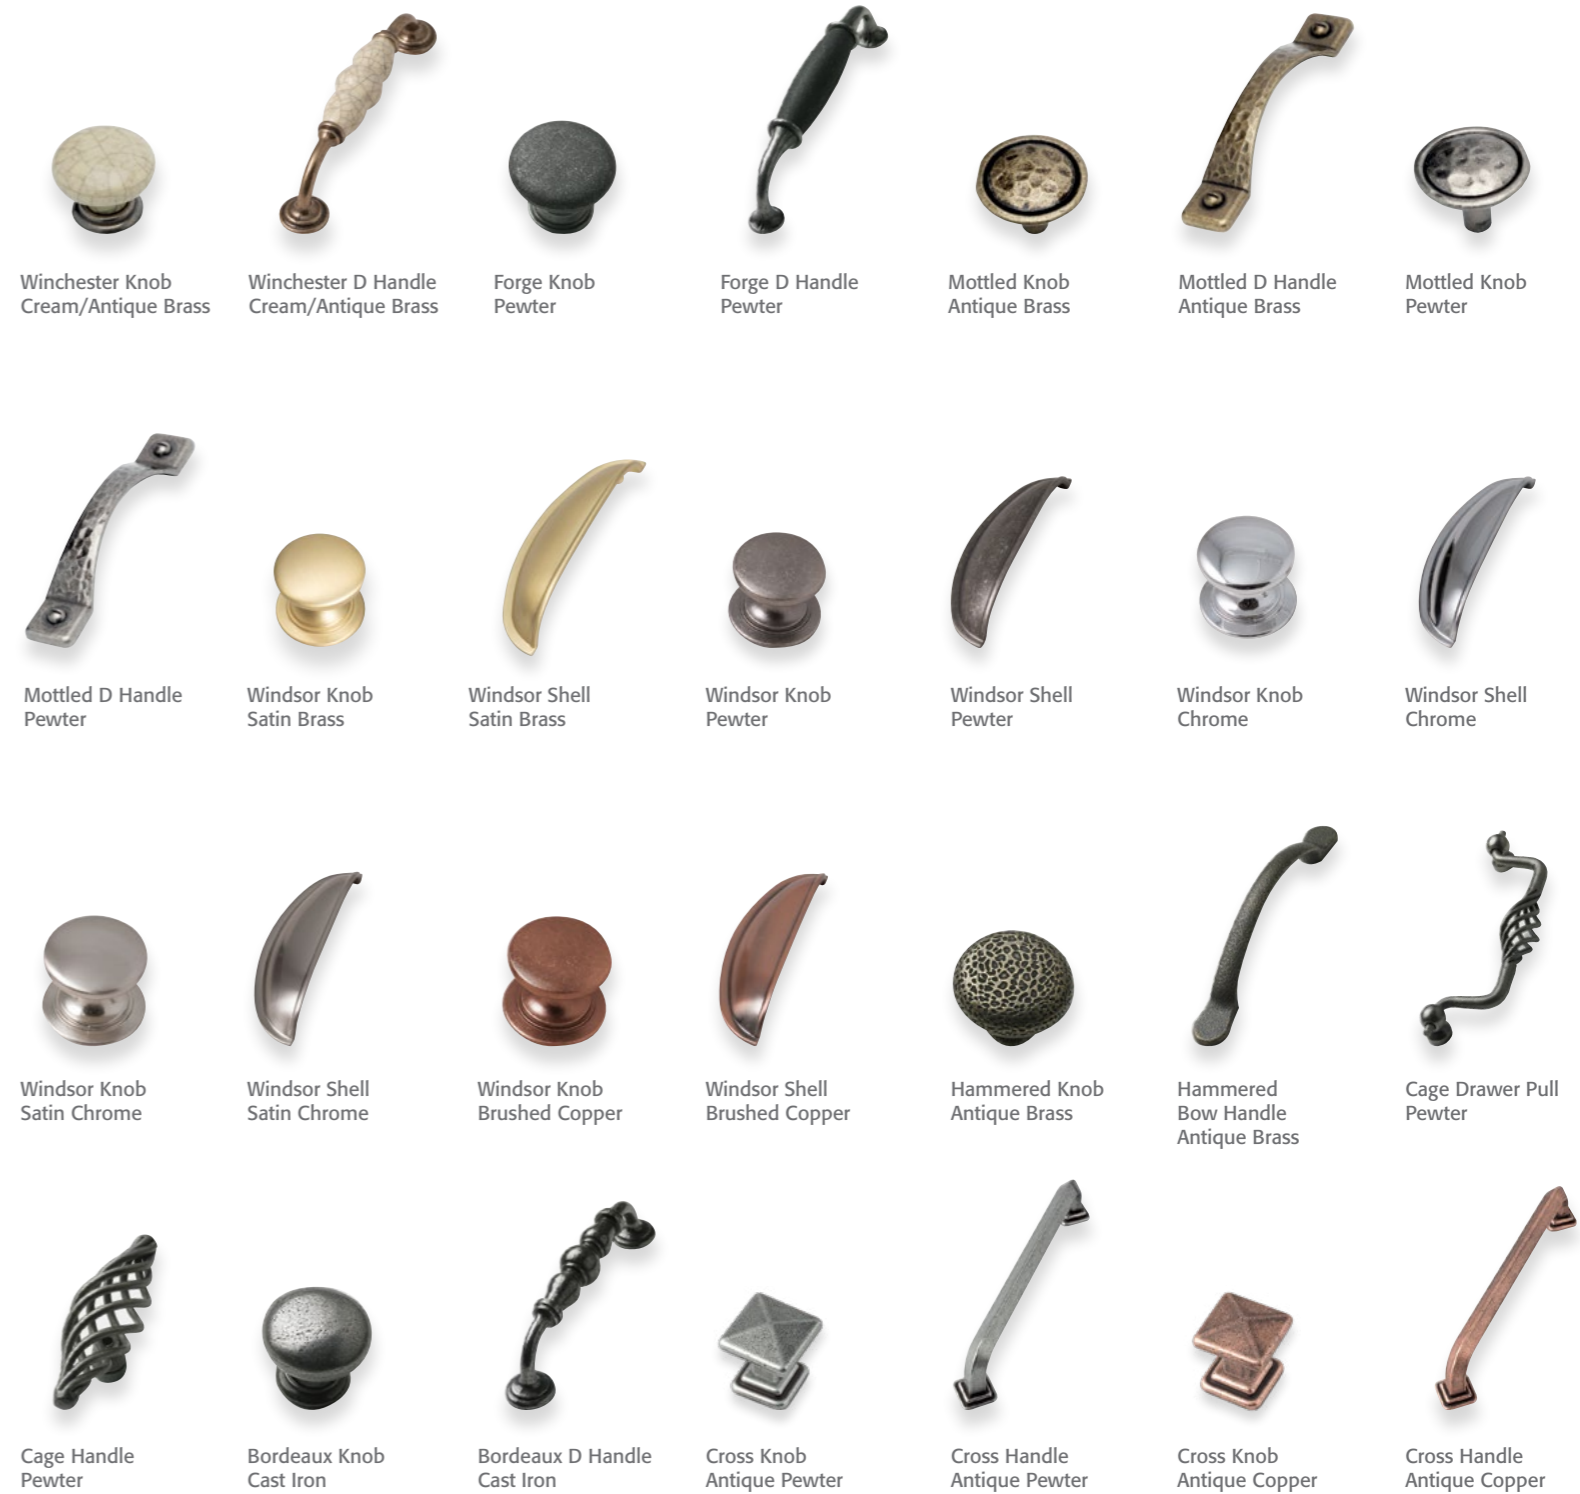

Slimline Handles
Stainless Steel

Bridge Handles
Satin Chrome

Camden D Handle
Antique Copper

Lazio Handles - White, Black,
Satin Chrome, Copper

See page 45

Segreto Handles
Brushed Nickel
and Black

See page 40-41

T Bar Handles
Stainless Steel

14mm Bar Handles
Stainless Steel

Wedge Bar
Handles
Matt Black

Contemporary D
Handles
Satin Brass

Contemporary D
Handles
Brushed Nickel

Contemporary D
Handles
Matt Black

Chunky Bow Handles
Stainless Steel

Camden
Bar Handles
Satin Chrome

Camden
Bar Handles
Chrome

Deco Knob
Chrome

Deco Shell Handle
Chrome

Deco Bar Handles
Chrome

HANDLES

HANDLES

DRAWERS & STORAGE