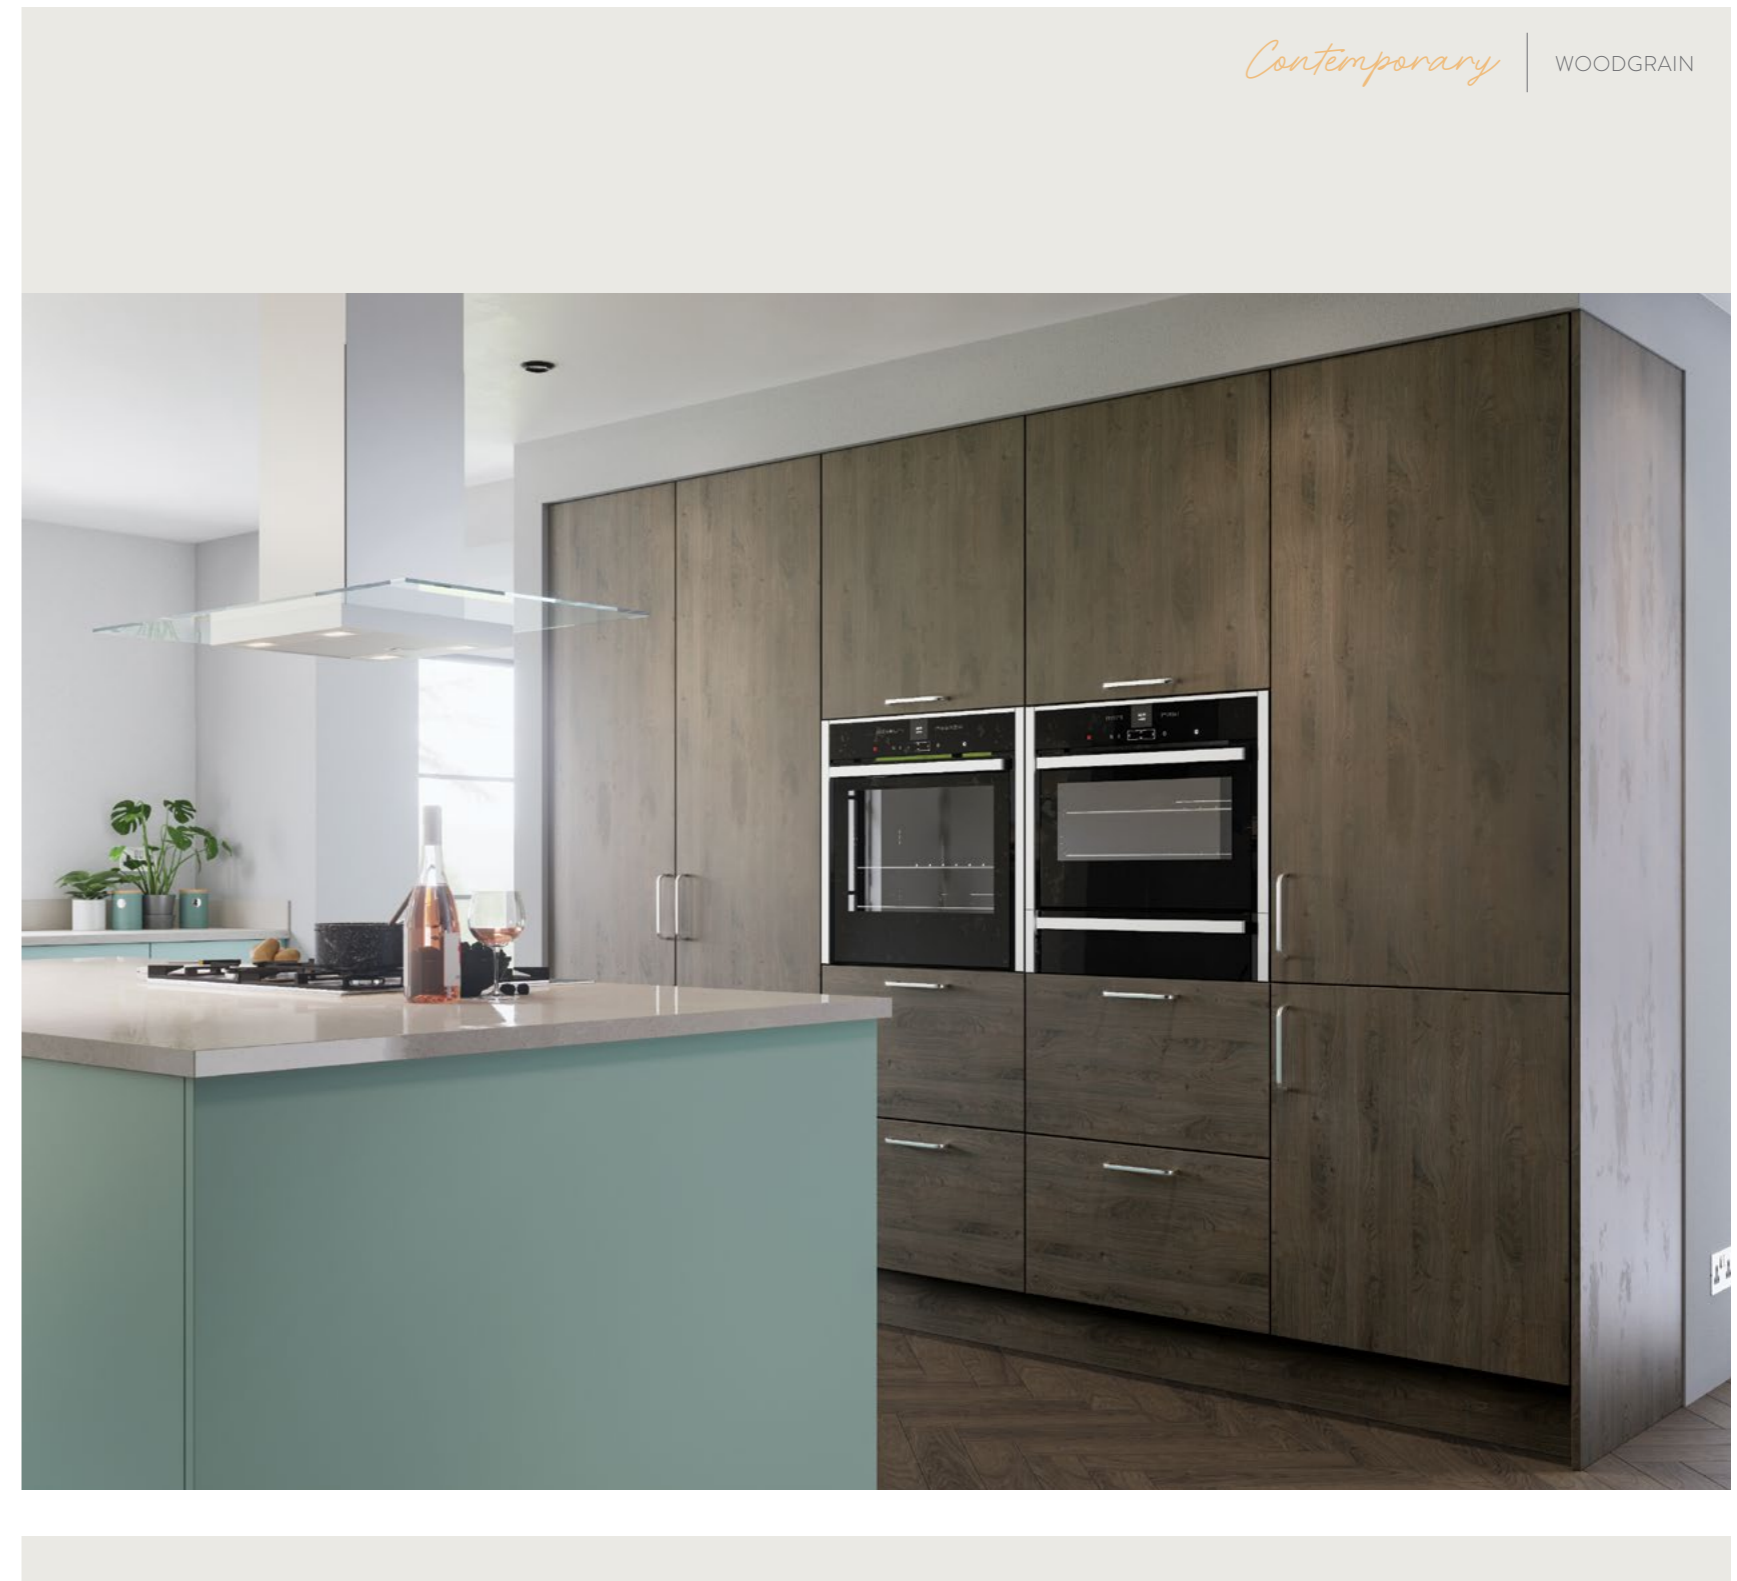

BELLA OPENGRAIN WHITE / STYLE: VENICE

LAZIO HANDLE AVAILABLE IN 4 FINISHES
COPPER, WHITE, BLACK, SATIN CHROME

BELLA HALIFAX NATURAL OAK / BELLA MATT GRAPHITE / STYLE: LAZIO

VALORE SMOOTH ALABASTER / VALORE TRUFFLE BROWN DENVER OAK