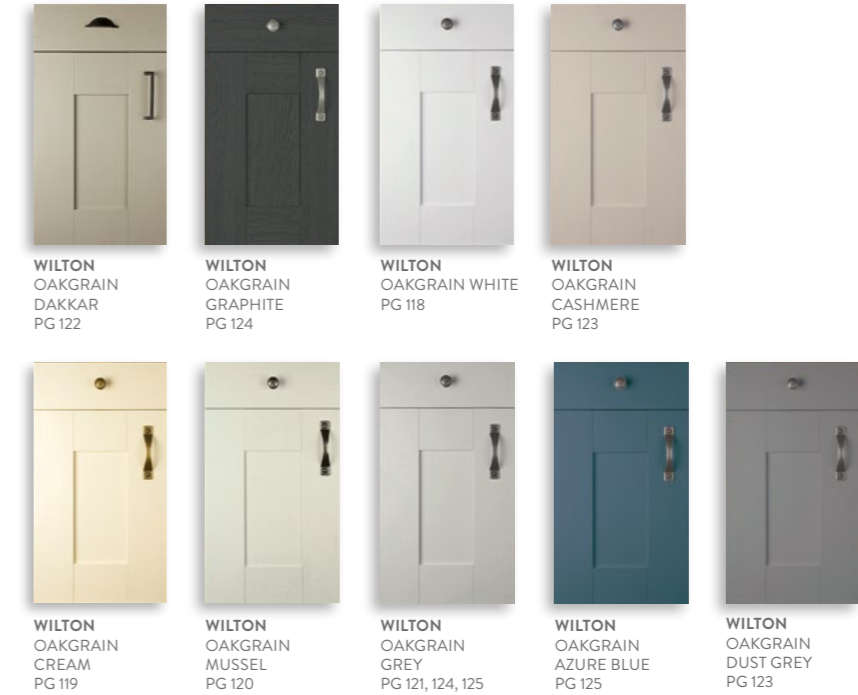

THORNBURY RANGE

Our Thornbury Range of painted timber doors take inspiration from enriched shaker living.