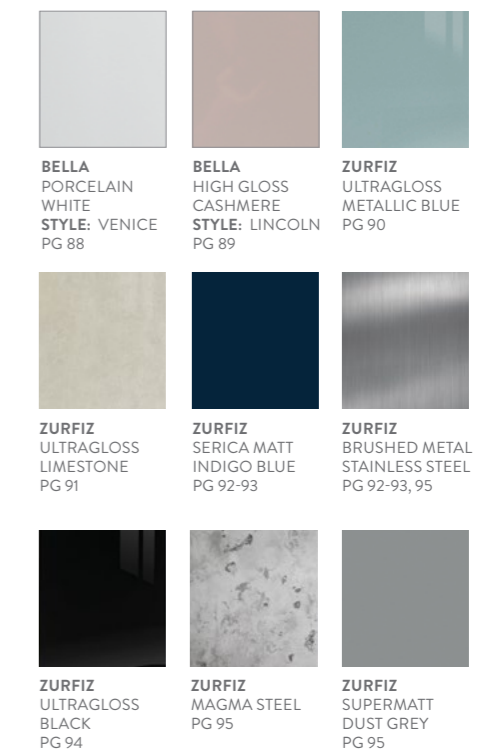

Push to Open

Doors and drawer fronts have a seamless edge with an invisible 'Push to Open' mechanism, creating a beautiful slab finish.

See pages 142 - 147 for more door and colour suggestions.