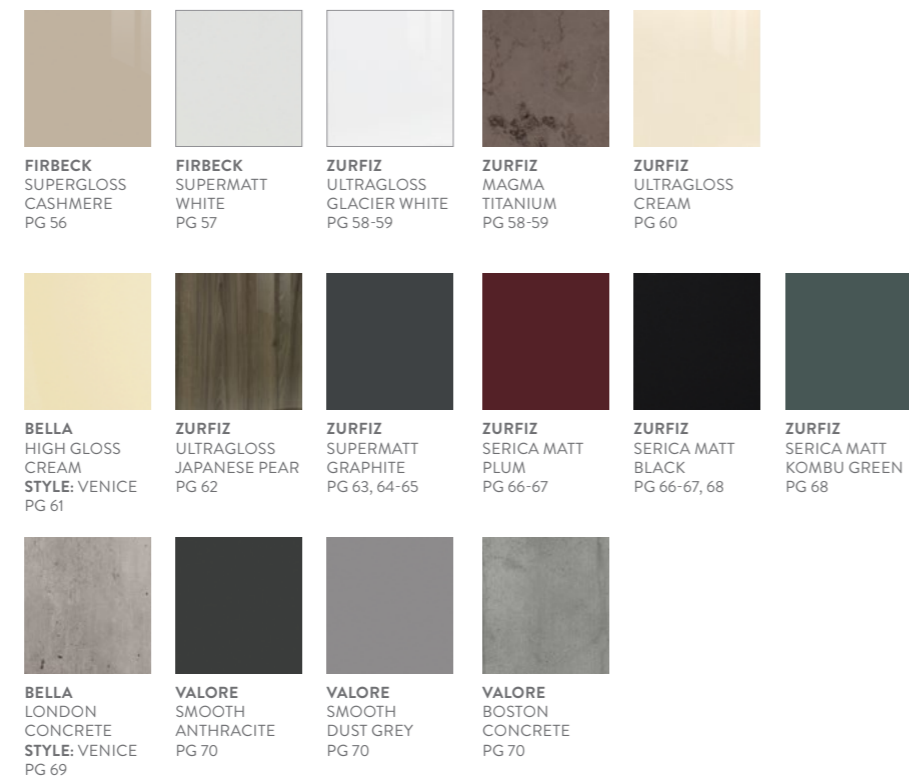

Handleless

HANDLELESS IS ON TREND AND ON THE RISE. WE'LL HELP YOU FIND YOUR OWN FLAWLESS FLOW WITH OUR THREE KITCHEN OPTIONS, INCLUDING COLOUR IDEAS TO SPARK YOUR IMAGINATION.

True Handleless

Doors and drawer fronts have a sleek minimal look that integrates the rail system into the cabinets. The rail system is available in satin chrome, satin black and copper finish. This option is truly stunning with a slab door design.

See pages 142 - 147 to view the full kitchen ranges.