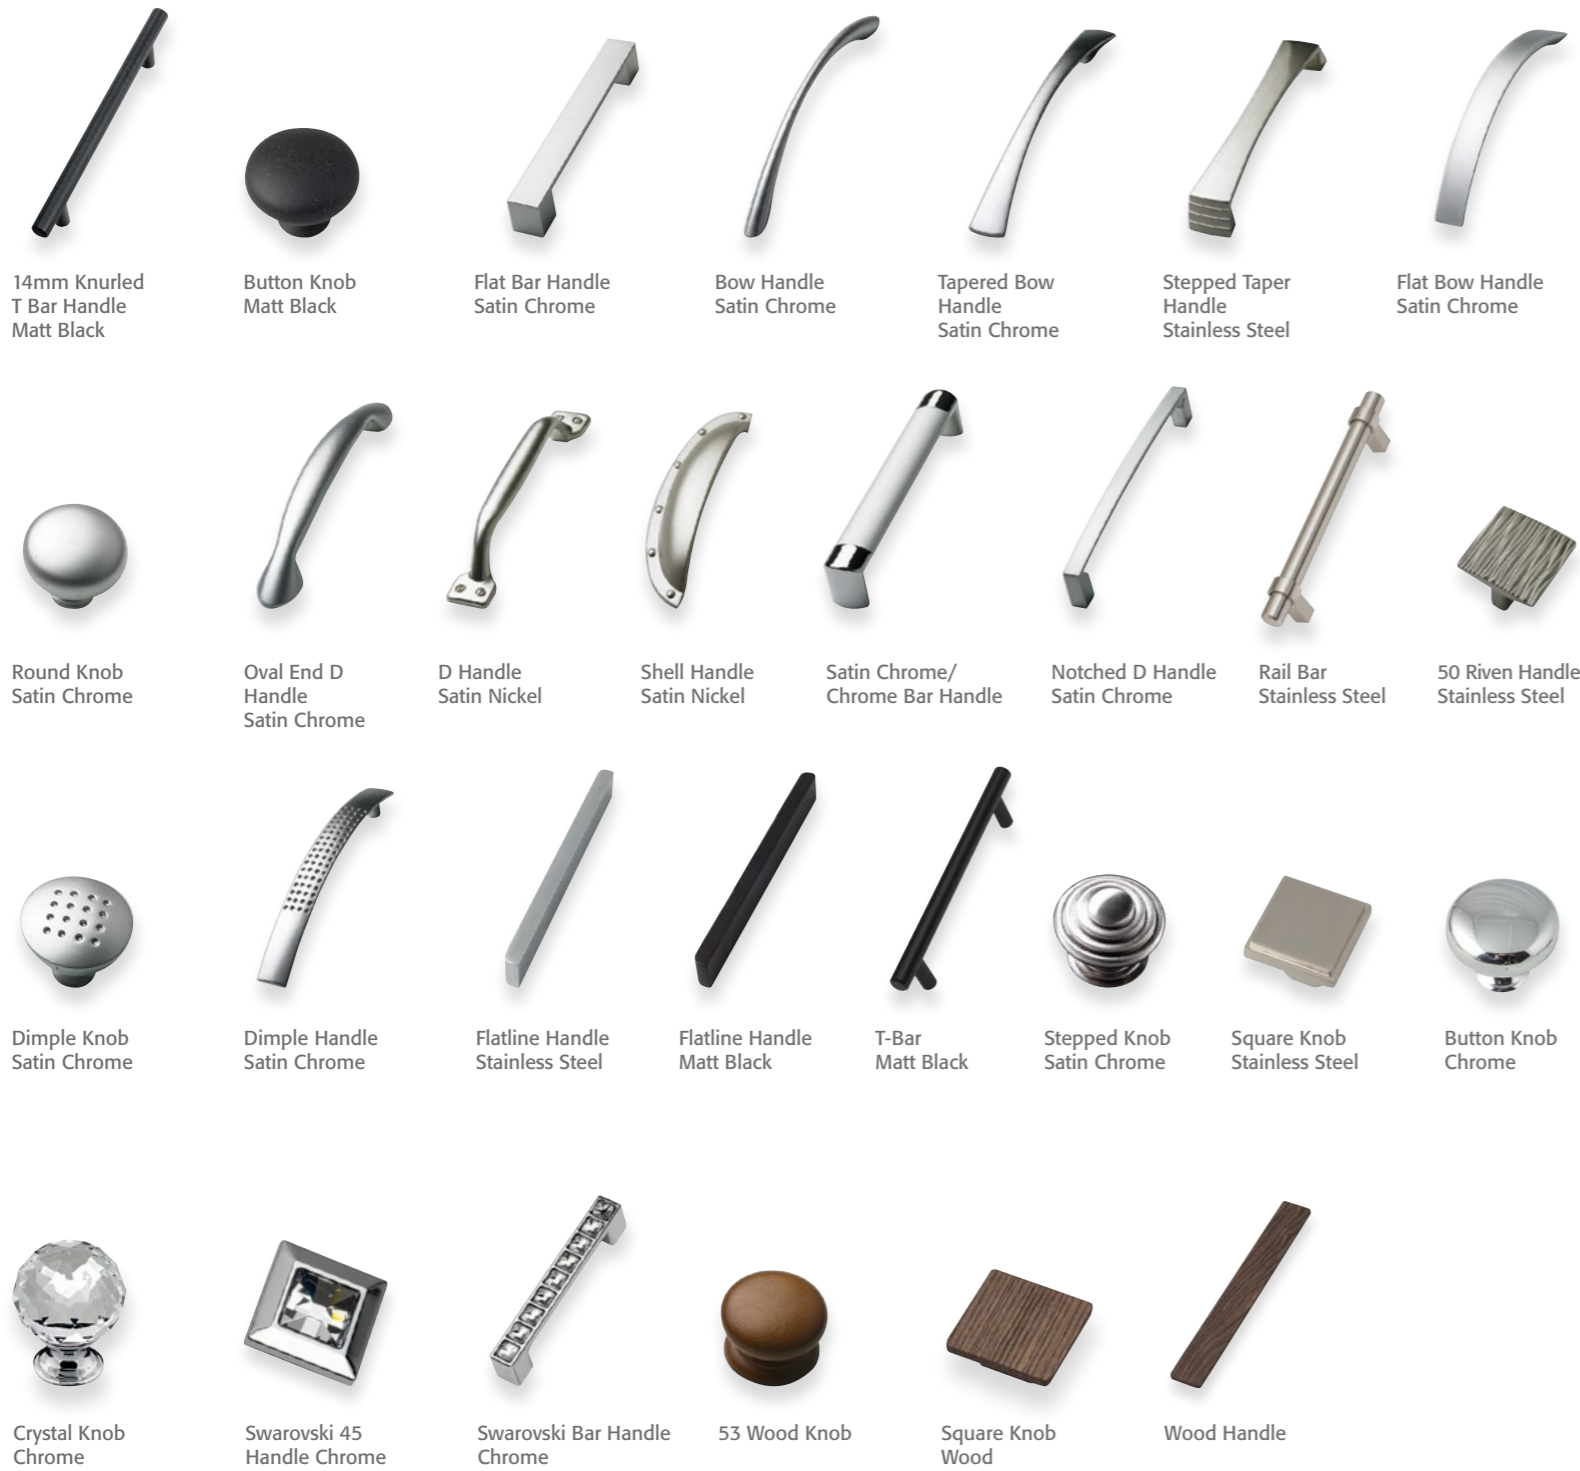

Slimline Handles
Stainless Steel

Bridge Handles
Satin Chrome

Camden D Handle
Antique Copper

Lazio Handles - White, Black,
Satin Chrome, Copper

See page 45

Segreto Handles
Brushed Nickel
and Black

See page 40-41

T Bar Handles
Stainless Steel

14mm Bar Handles
Stainless Steel

Wedge Bar
Handles
Matt Black

Contemporary D
Handles
Satin Brass

Contemporary D
Handles
Brushed Nickel

Contemporary D
Handles
Matt Black

Chunky Bow Handles
Stainless Steel

Camden
Bar Handles
Satin Chrome

Camden
Bar Handles
Chrome

Deco Knob
Chrome

Deco Shell Handle
Chrome

Deco Bar Handles
Chrome

HANDLES

HANDLES

DRAWERS & STORAGE