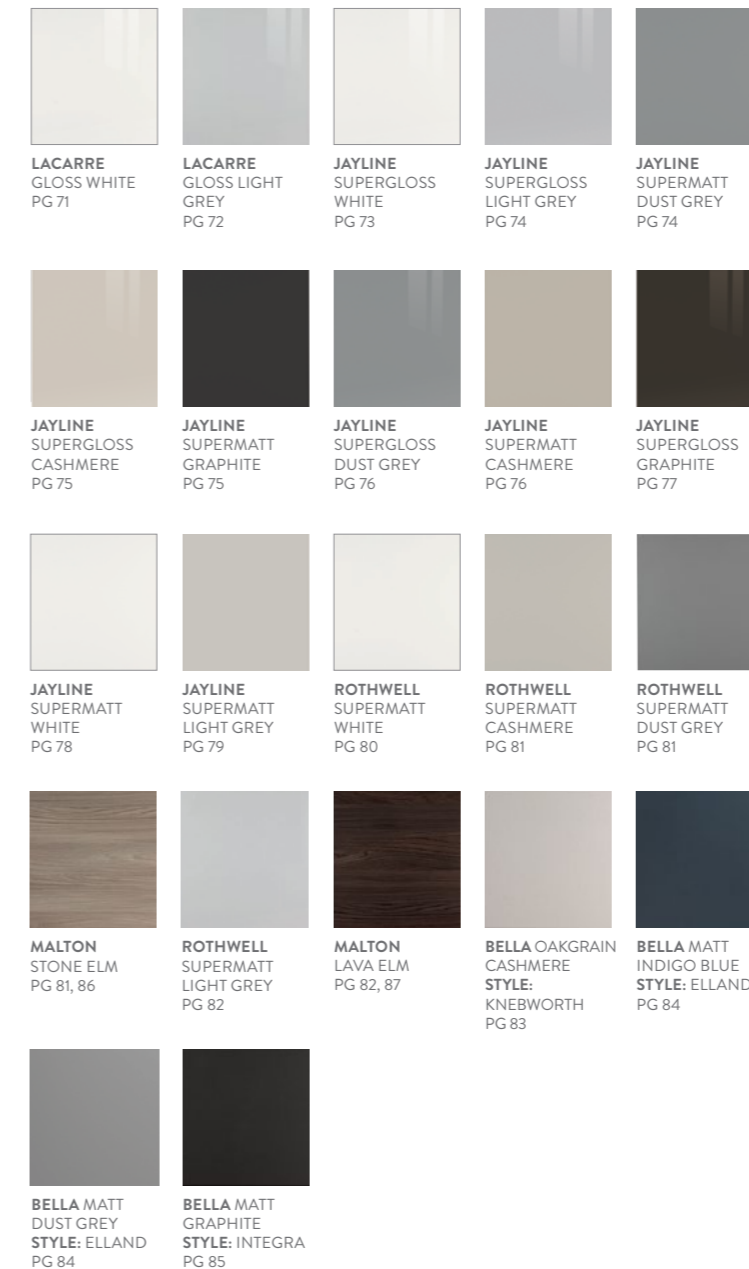

OPTION/RANGE/COLOUR

J-Pull

With our J-Pull option, doors and drawer fronts simply have a J shape handle groove designed into the actual door and drawer. Stunningly simple.