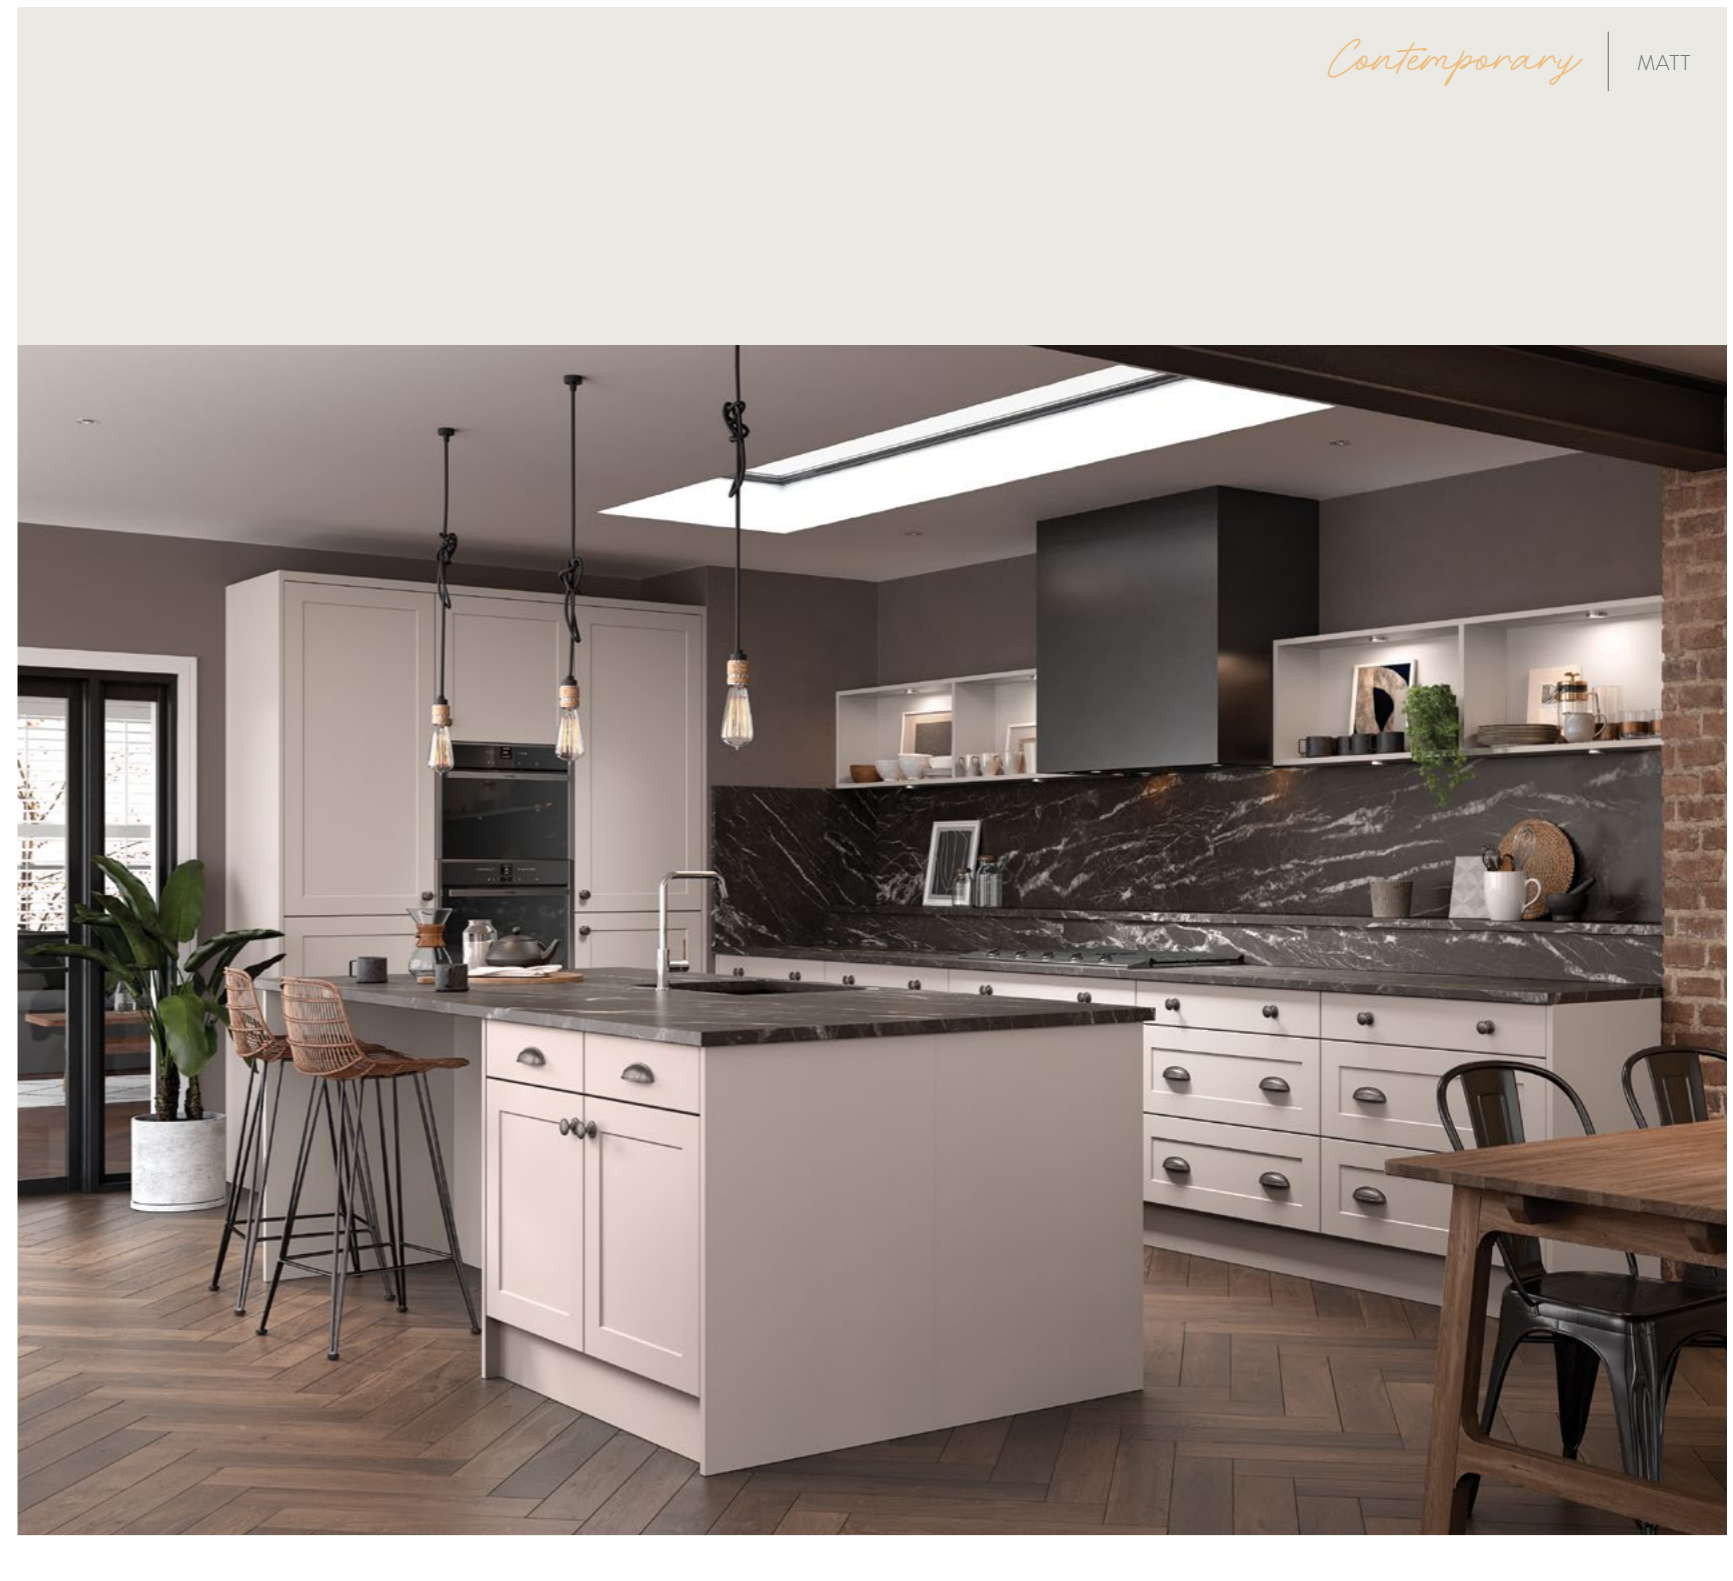

HARVARD MATT CASHMERE