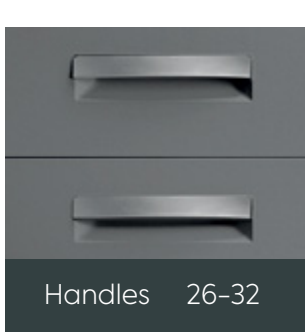

Hinged Doors 18-23

Co-ordinating Furniture 25

Handles 26-32

ZURFIZ ULTRAMATT WHITE BI-FOLD DOOR

Bi-Fold Doors

Space Saving

Folding doors are a very popular choice for wardrobe doors. They won't swing outward as far as a traditional door, which means that you'll be able to open them and look inside without stepping backward away from the door, and without clearing a space in front of the wardrobe.