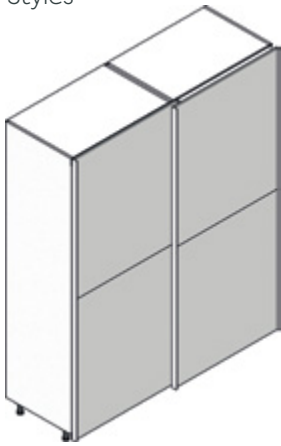

Choose your Wardrobe Interior

Your sliding wardrobe is 1800mm wide and made up of 1 x 900mm left and 1 x 900mm right cabinets. After choosing your colour, pick one of the styles below, then decide which interior you wish to have on the left and right sides within.

Styles

Valore / Zurfiz / Bella Venice Only