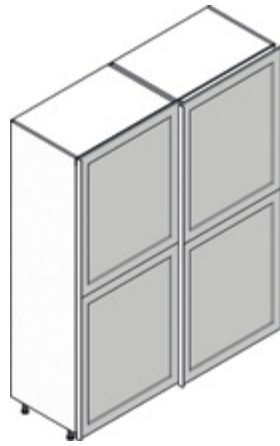

Bella Richmond Only