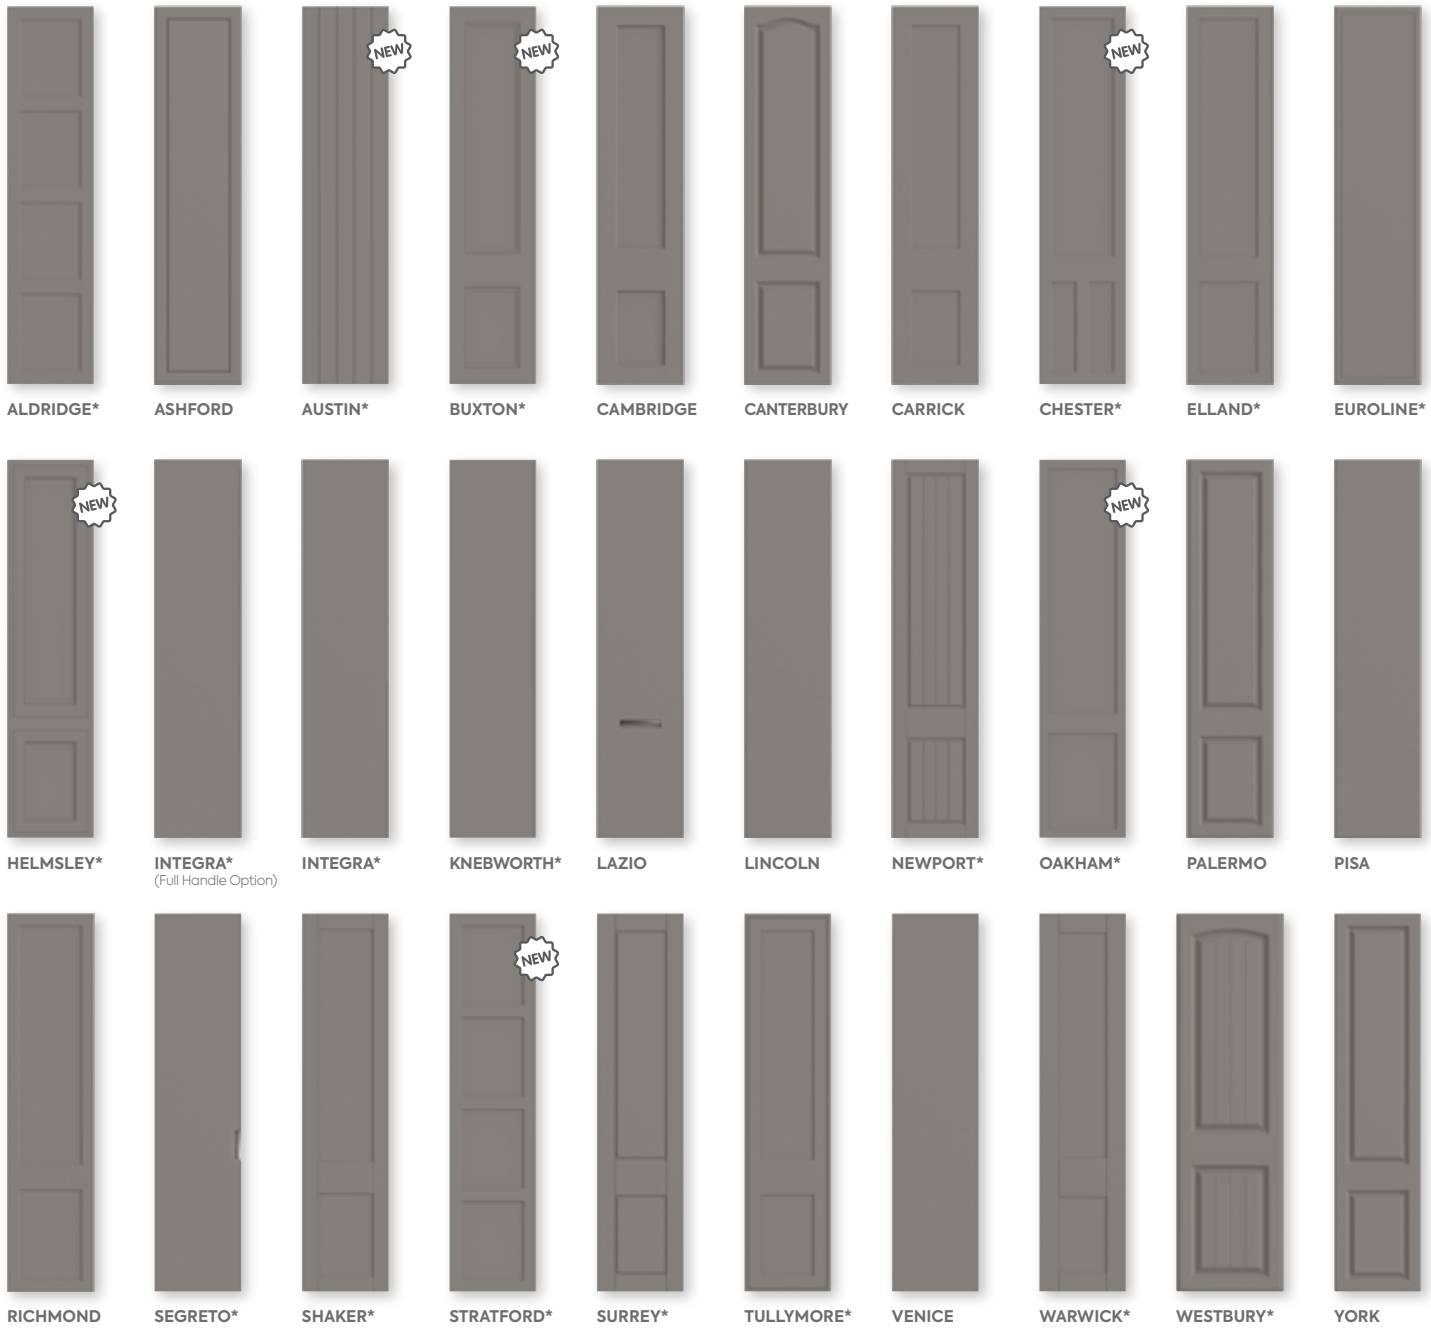

Unless otherwise requested woodgrains are vertical on doors and horizontal on small drawer fronts.

Mix Colours & Styles

Product Guarantee

UK
MANUFACTURED

BELLA DOOR STYLES

*NOT AVAILABLE IN HIGH GLOSS COLOURS.