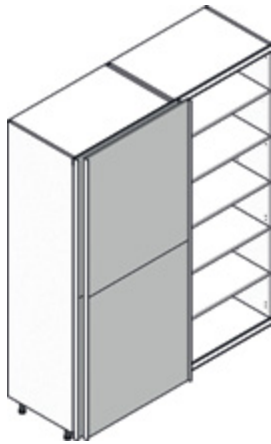

Choose your Wardrobe Interior

Your sliding wardrobe is 1800mm wide and made up of 1 x 900mm left and 1 x 900mm right cabinets. After choosing your colour, pick one of the styles below, then decide which interior you wish to have on the left and right sides within.

Styles

Interiors

Shelves