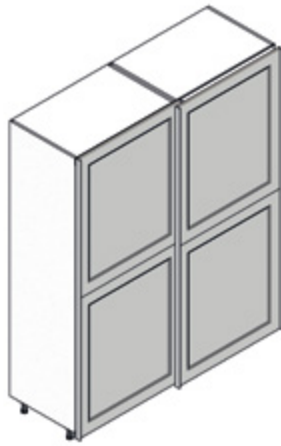

Bella Aldridge Only