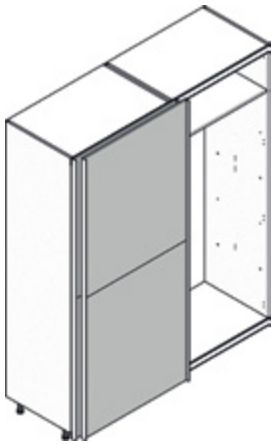

Interiors

Single Hanging