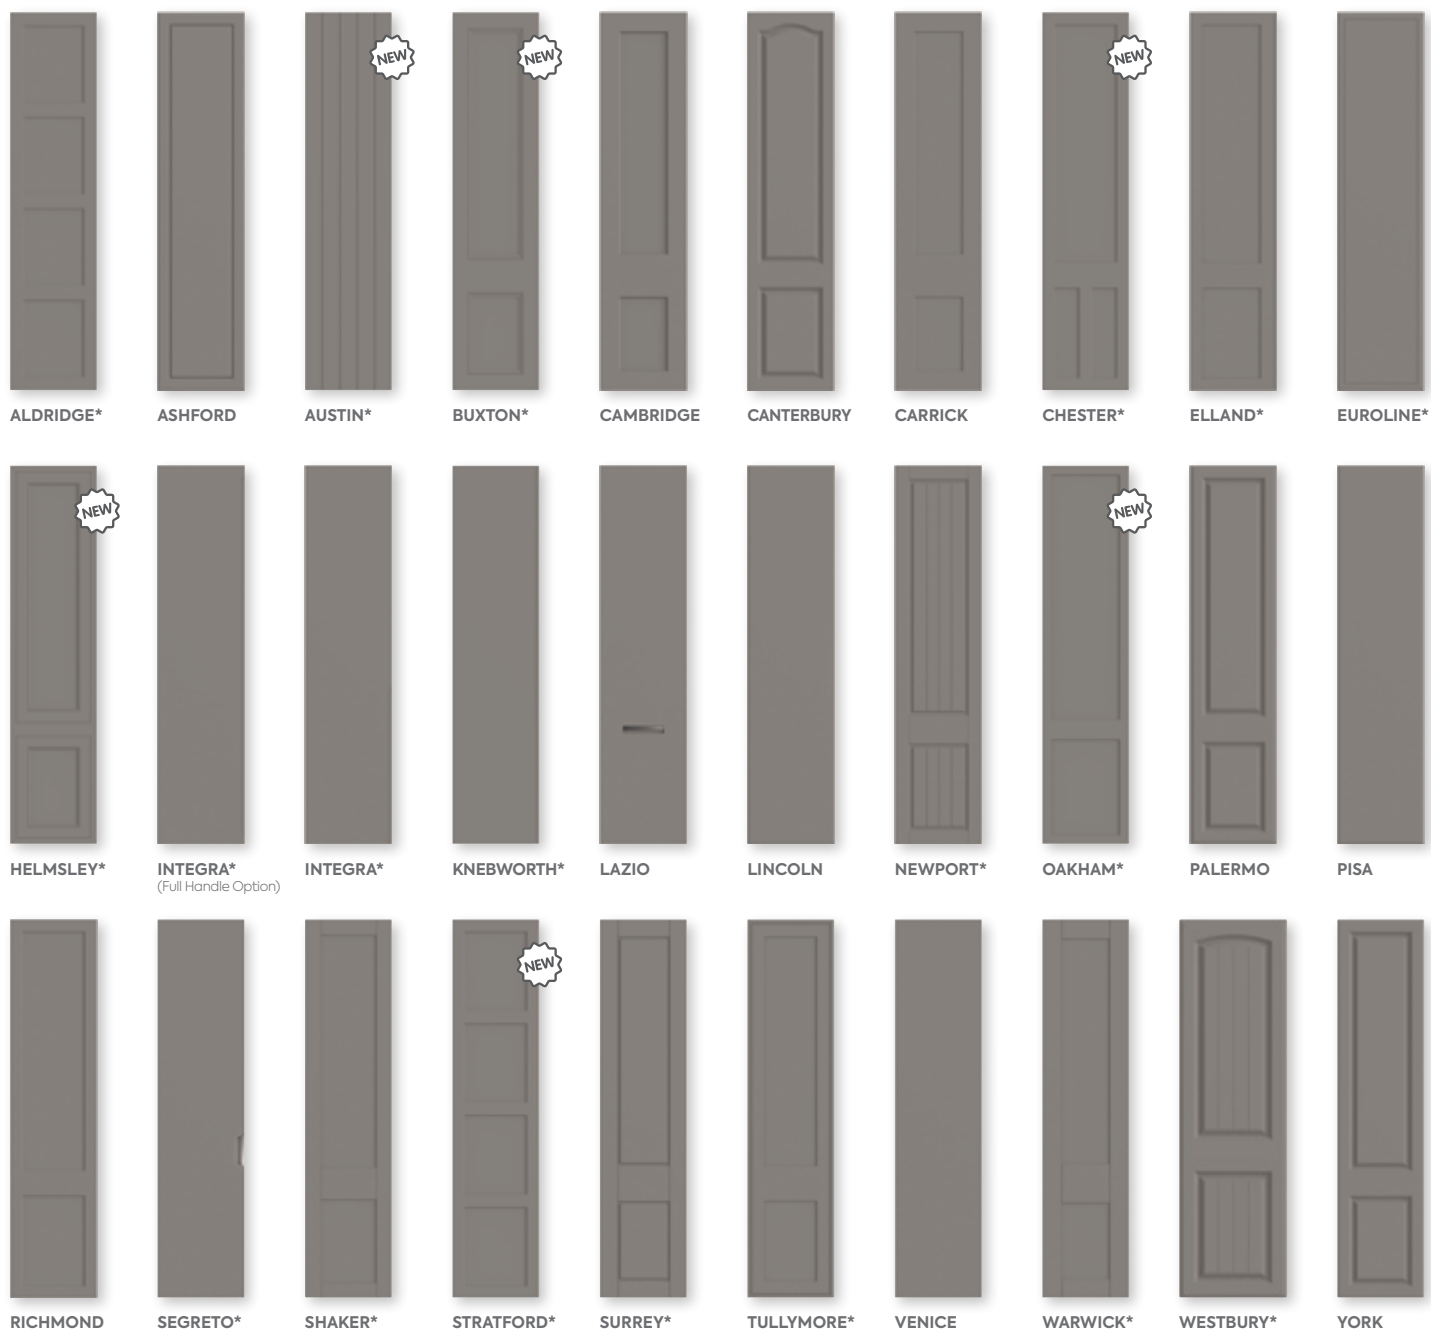

Unless otherwise requested woodgrains are vertical on doors and horizontal on small drawer fronts.

Mix Colours & Styles

Product Guarantee

UK
MANUFACTURED

BELLA DOOR STYLES

*NOT AVAILABLE IN HIGH GLOSS COLOURS.