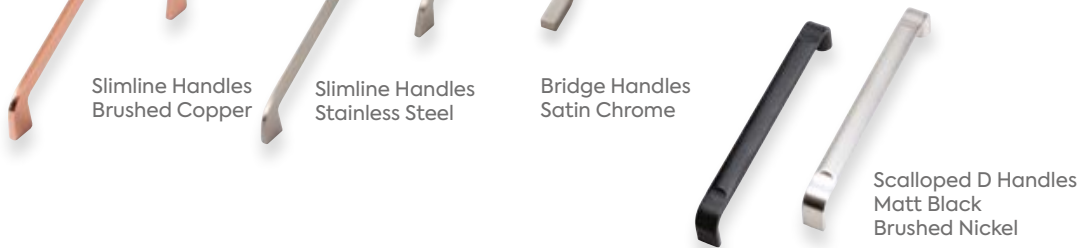

Slimline Handles
Brushed Copper

Slimline Handles
Stainless Steel

Bridge Handles
Satin Chrome

Camden D Handle
Antique Copper

Lazio Handles - White, Black,
Satin Chrome, Copper

Scalloped D Handles
Matt Black
Brushed Nickel