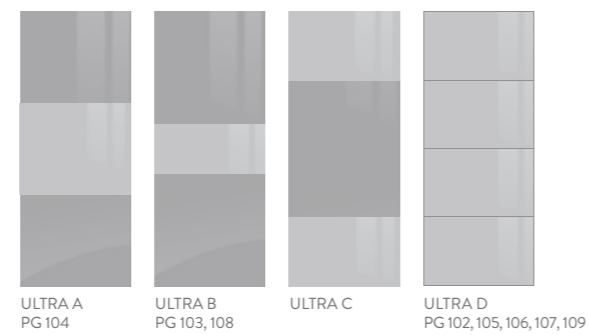

Urban Panel Combinations

Ultra

Exude class and sophistication with a choice of 31 colours available in ultragloss and ultramatt finishes. Available in 4 panel options. Inspiration awaits on pages 102-109.

Ultra Panel Combinations

Unique

Available in 30 colours and 5 door styles – Ashford, Cambridge, Groove, Stiks and Venice. Let your creativity shine with your colour and door style/panel combinations. See pages 110-115 for ideas.