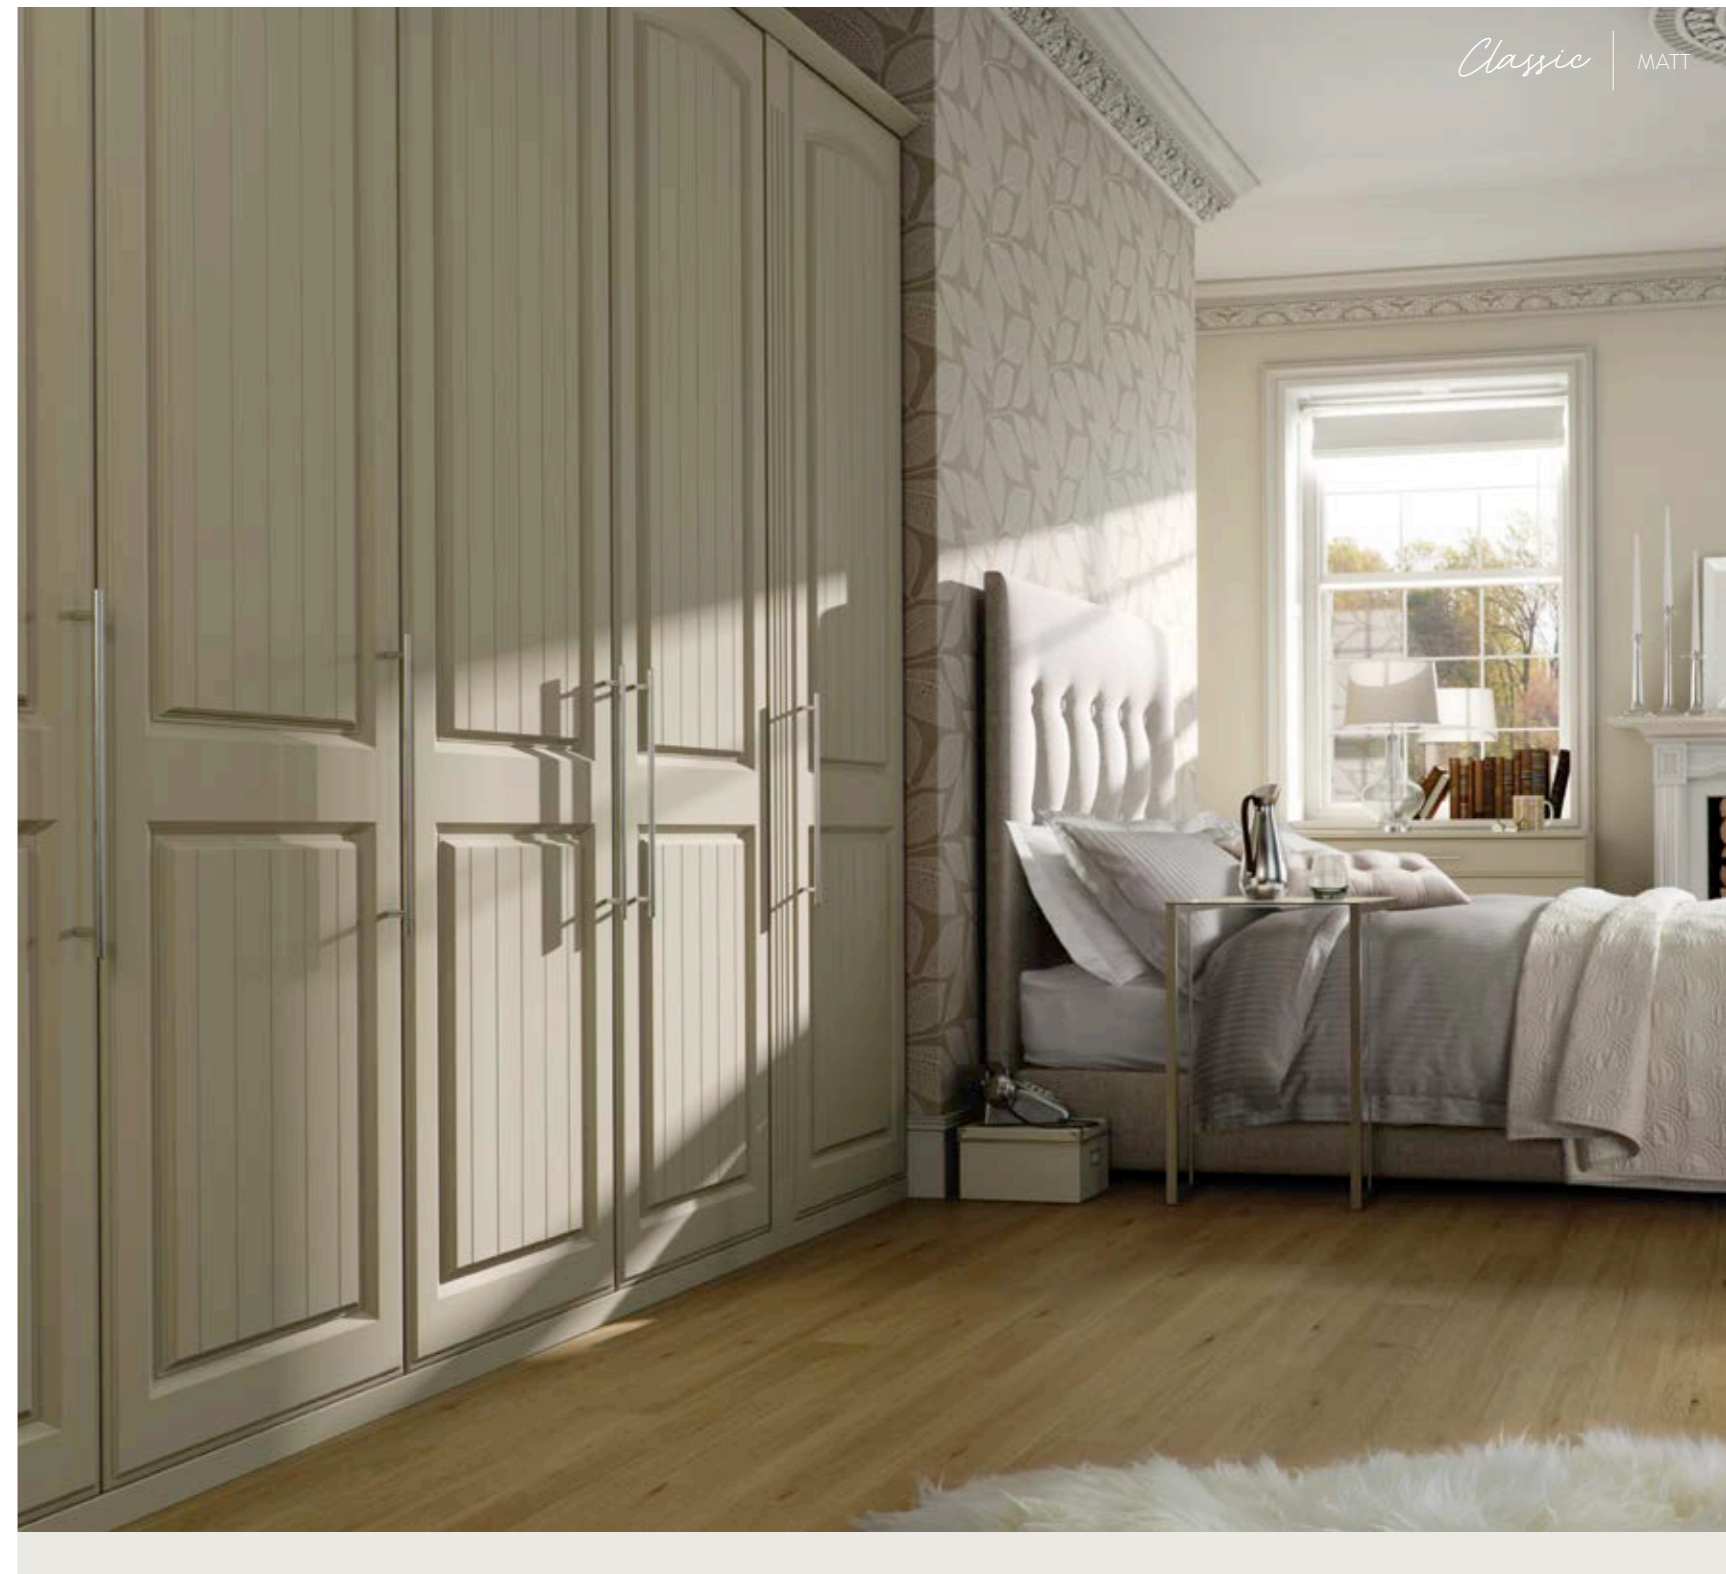

BELLA MATT DENIM / STYLE: ALDRIDGE

BELLA MATT DAKKAR / STYLE: WESTBURY