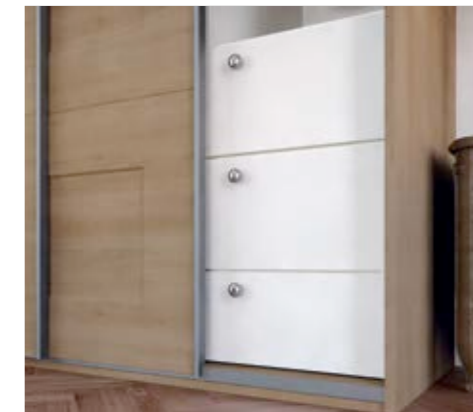

Urban / Ultra range accessories see page 123. Unique range accessories see pages 124 – 126.