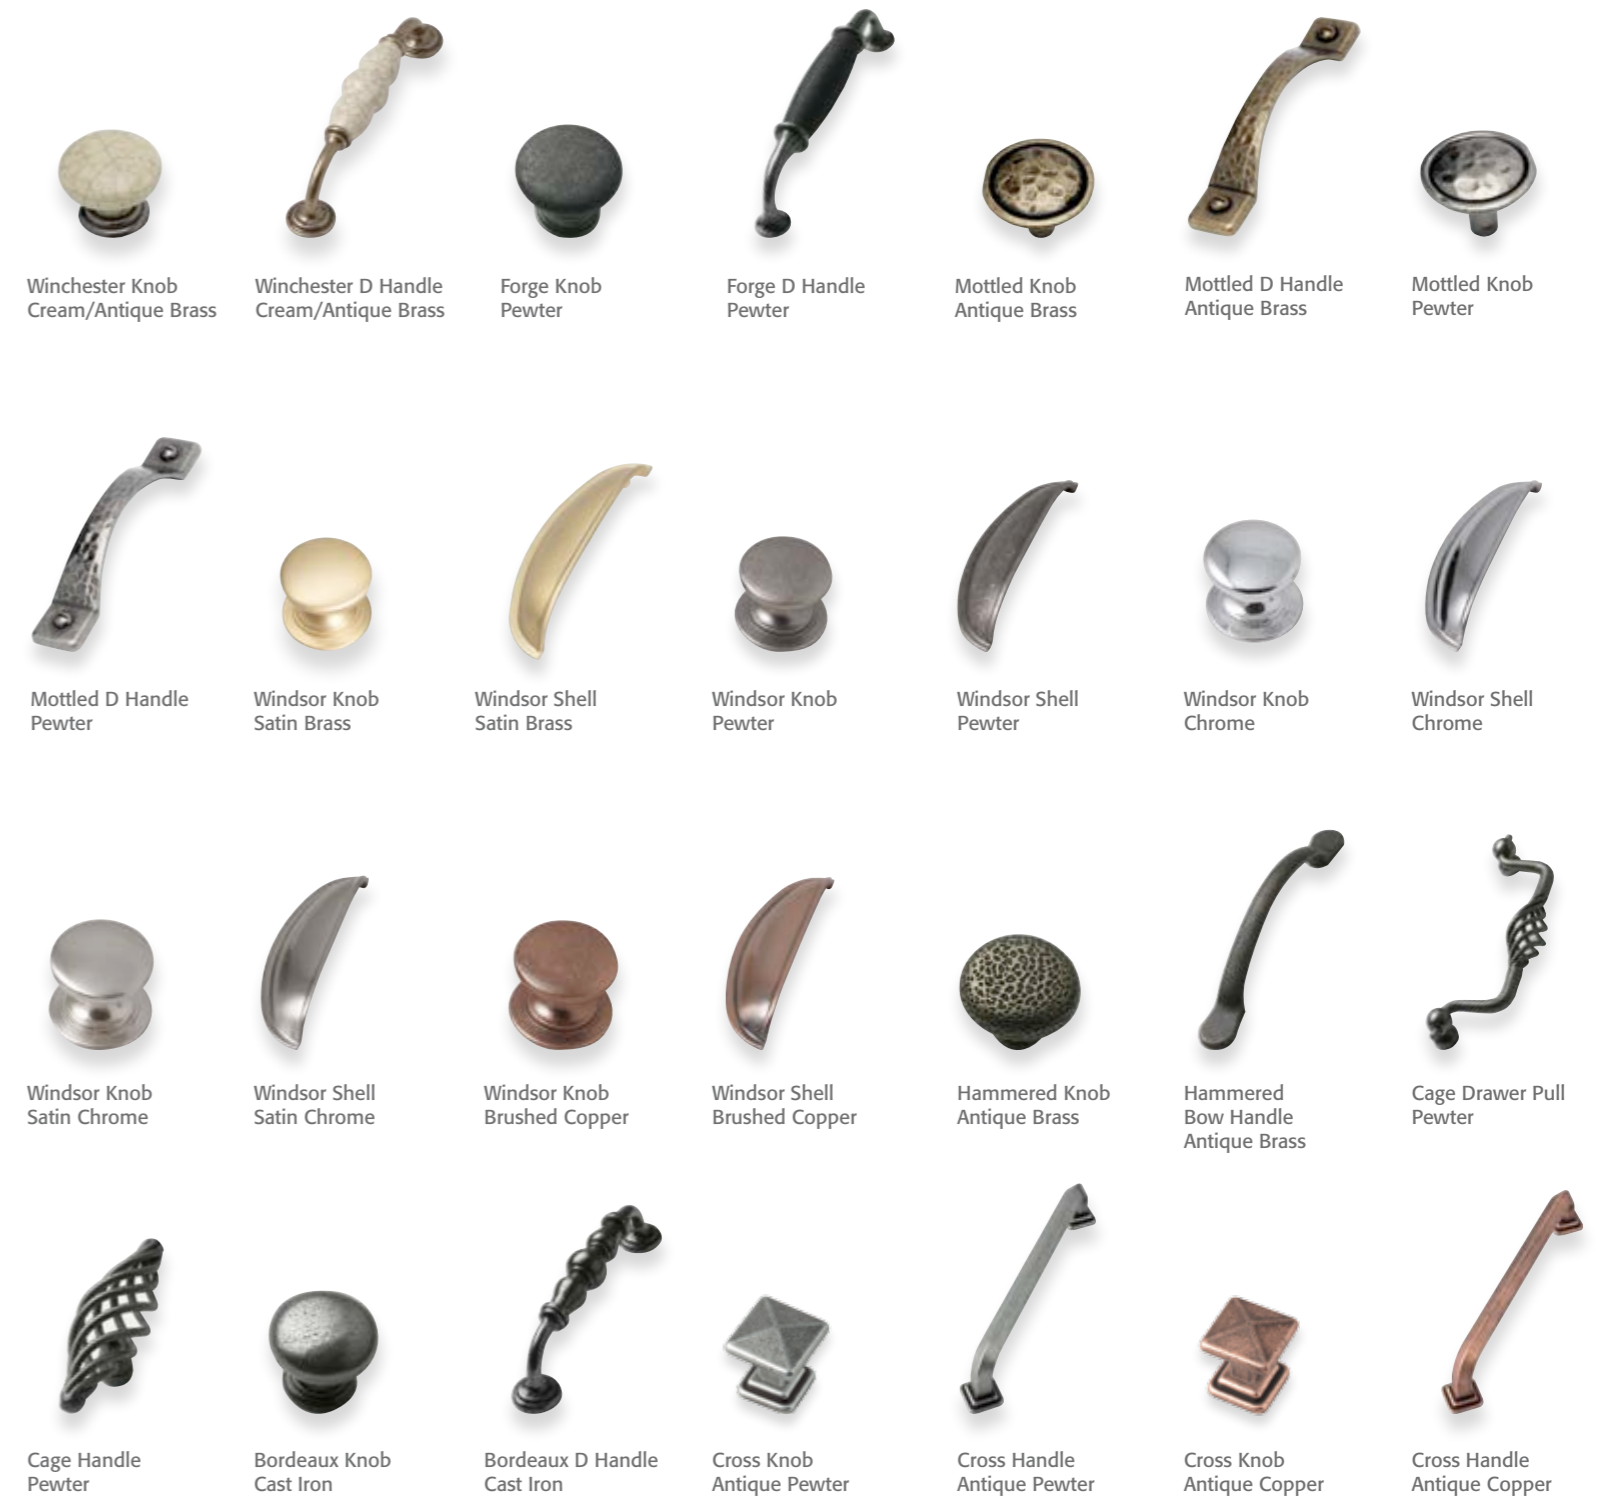

Lazio Handles - White, Black,
Satin Chrome, Copper
See page 60

T Bar Handles
Stainless Steel

14mm Bar Handles
Stainless Steel

Contemporary D Handles
Satin Brass

Contemporary D Handles
Brushed Nickel

Contemporary D Handles
Matt Black

Wedge Bar Handles
Matt Black

Chunky Bow Handles
Stainless Steel

Camden Bar Handles
Satin Chrome

Deco Knob
Chrome

Deco Shell Handle
Chrome

Deco Bar Handles
Chrome

Scalloped D Handles
Matt Black
Brushed Nickel

HANDLES

HANDLES

Your Blossom Favourites

THE LOOK

THE COLOURS

PAGE NO.

BLOSSOM

A V E N U E