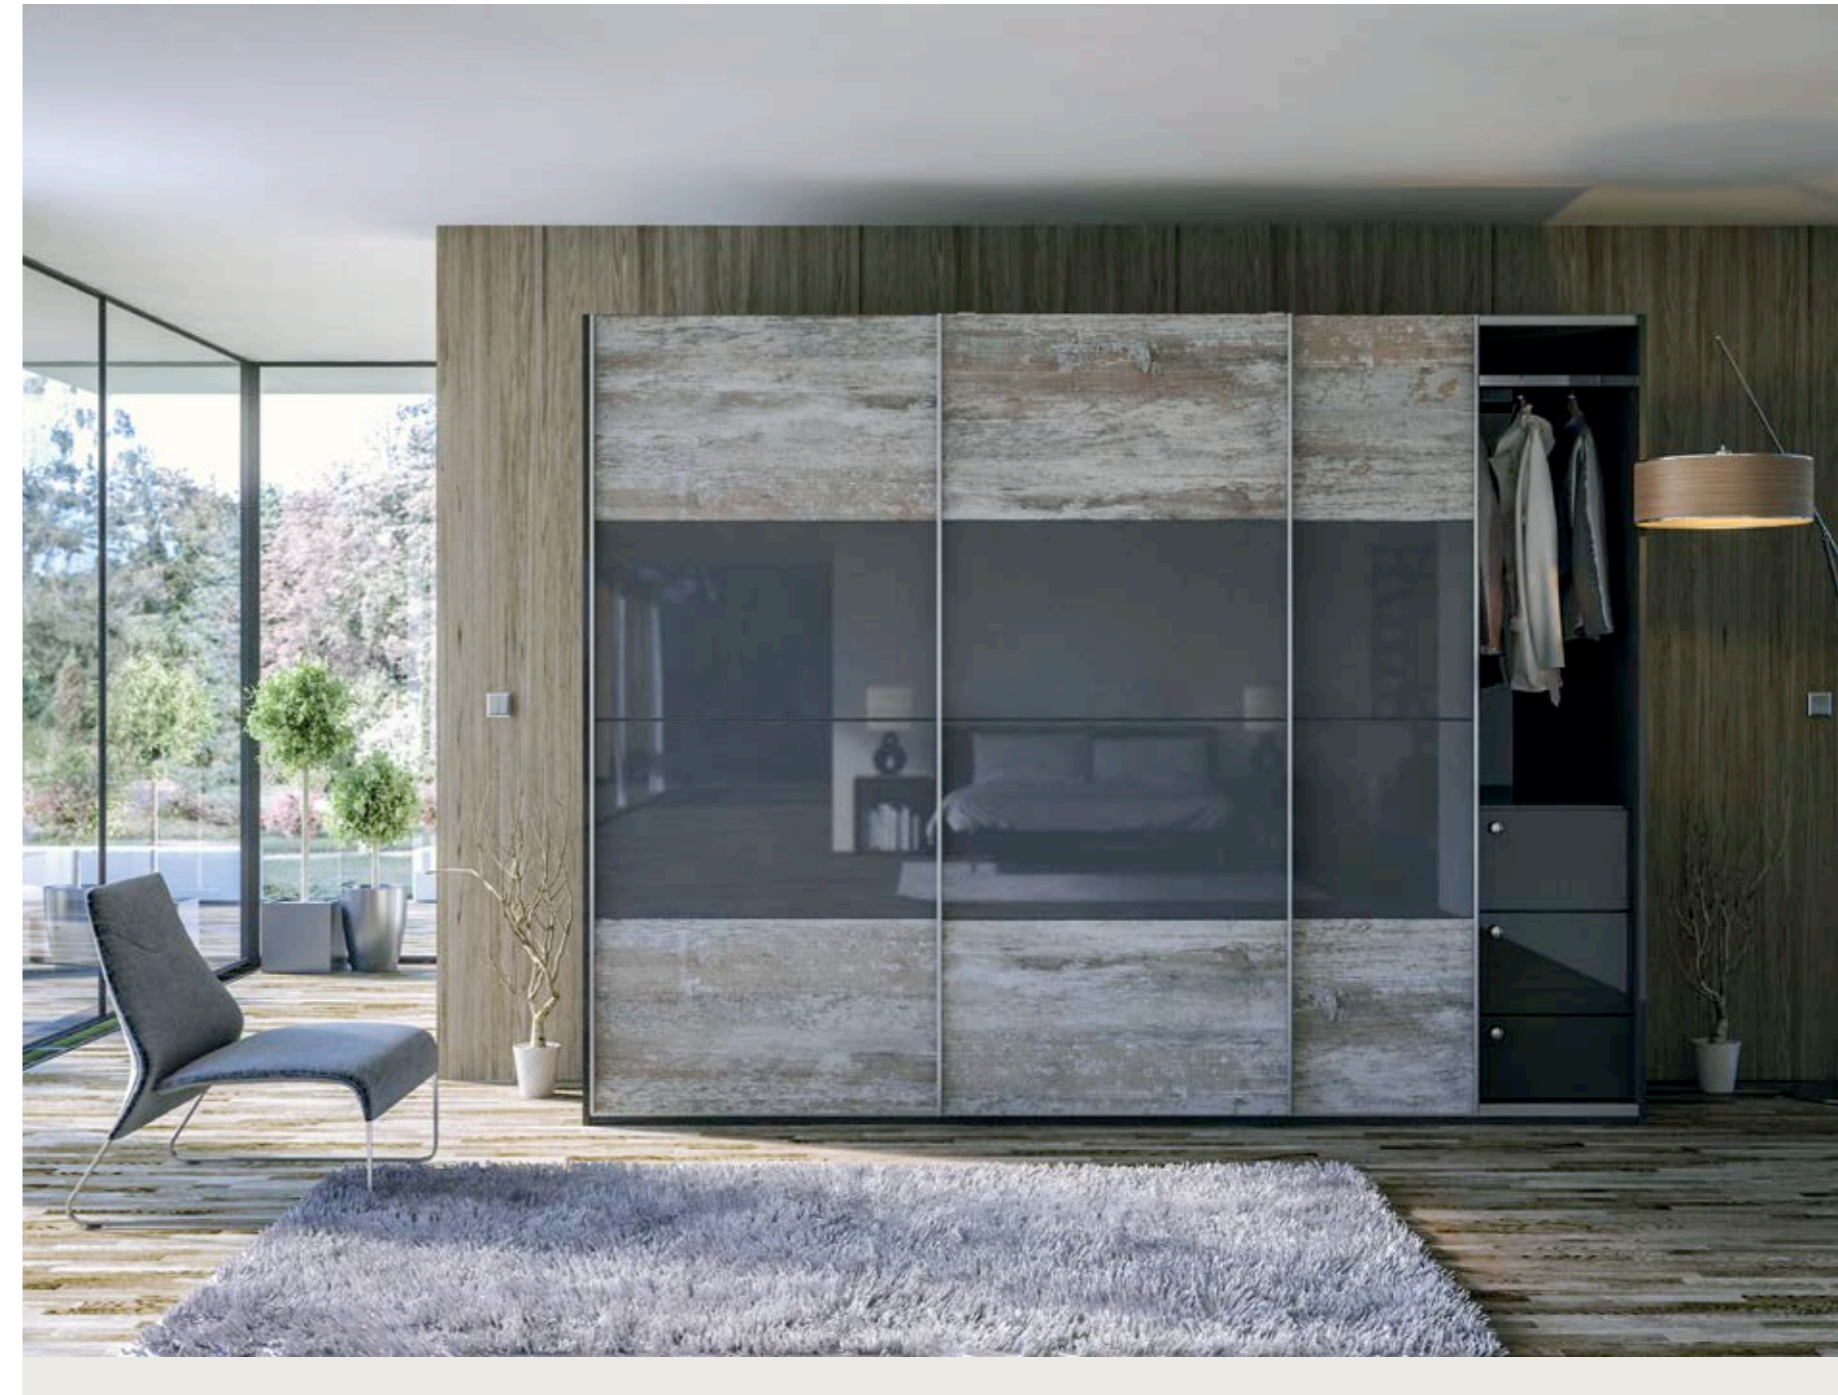

ULTRA ULTRAGLOSS LIGHT GREY / ULTRA ULTRAGLOSS JAPANESE PEAR
PANEL COMBINATION: ULTRA B

ULTRA DRIFTWOOD LIGHT GREY / ULTRA ULTRAGLOSS METALLIC ANTHRACITE
PANEL COMBINATION: ULTRA D