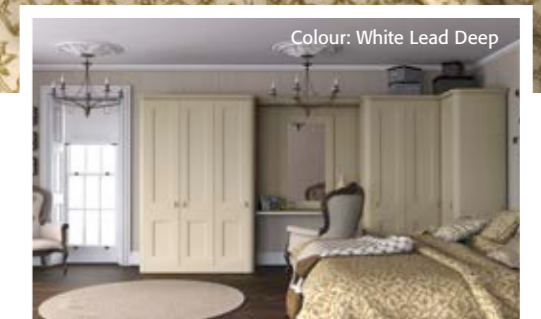

BELLA TORTONA NATURAL OAK / STYLE: SHAKER

Classic | WOODGRAIN

BELLA PIPPY OAK / STYLE: OXFORD

BELLA NATURAL WALNUT / STYLE: TUSCANY

BELLA PAINTABLE / STYLE: CAMBRIDGE

Colour: Tropez Blue

Colour: Tuscan Red

Colour: White Lead Deep