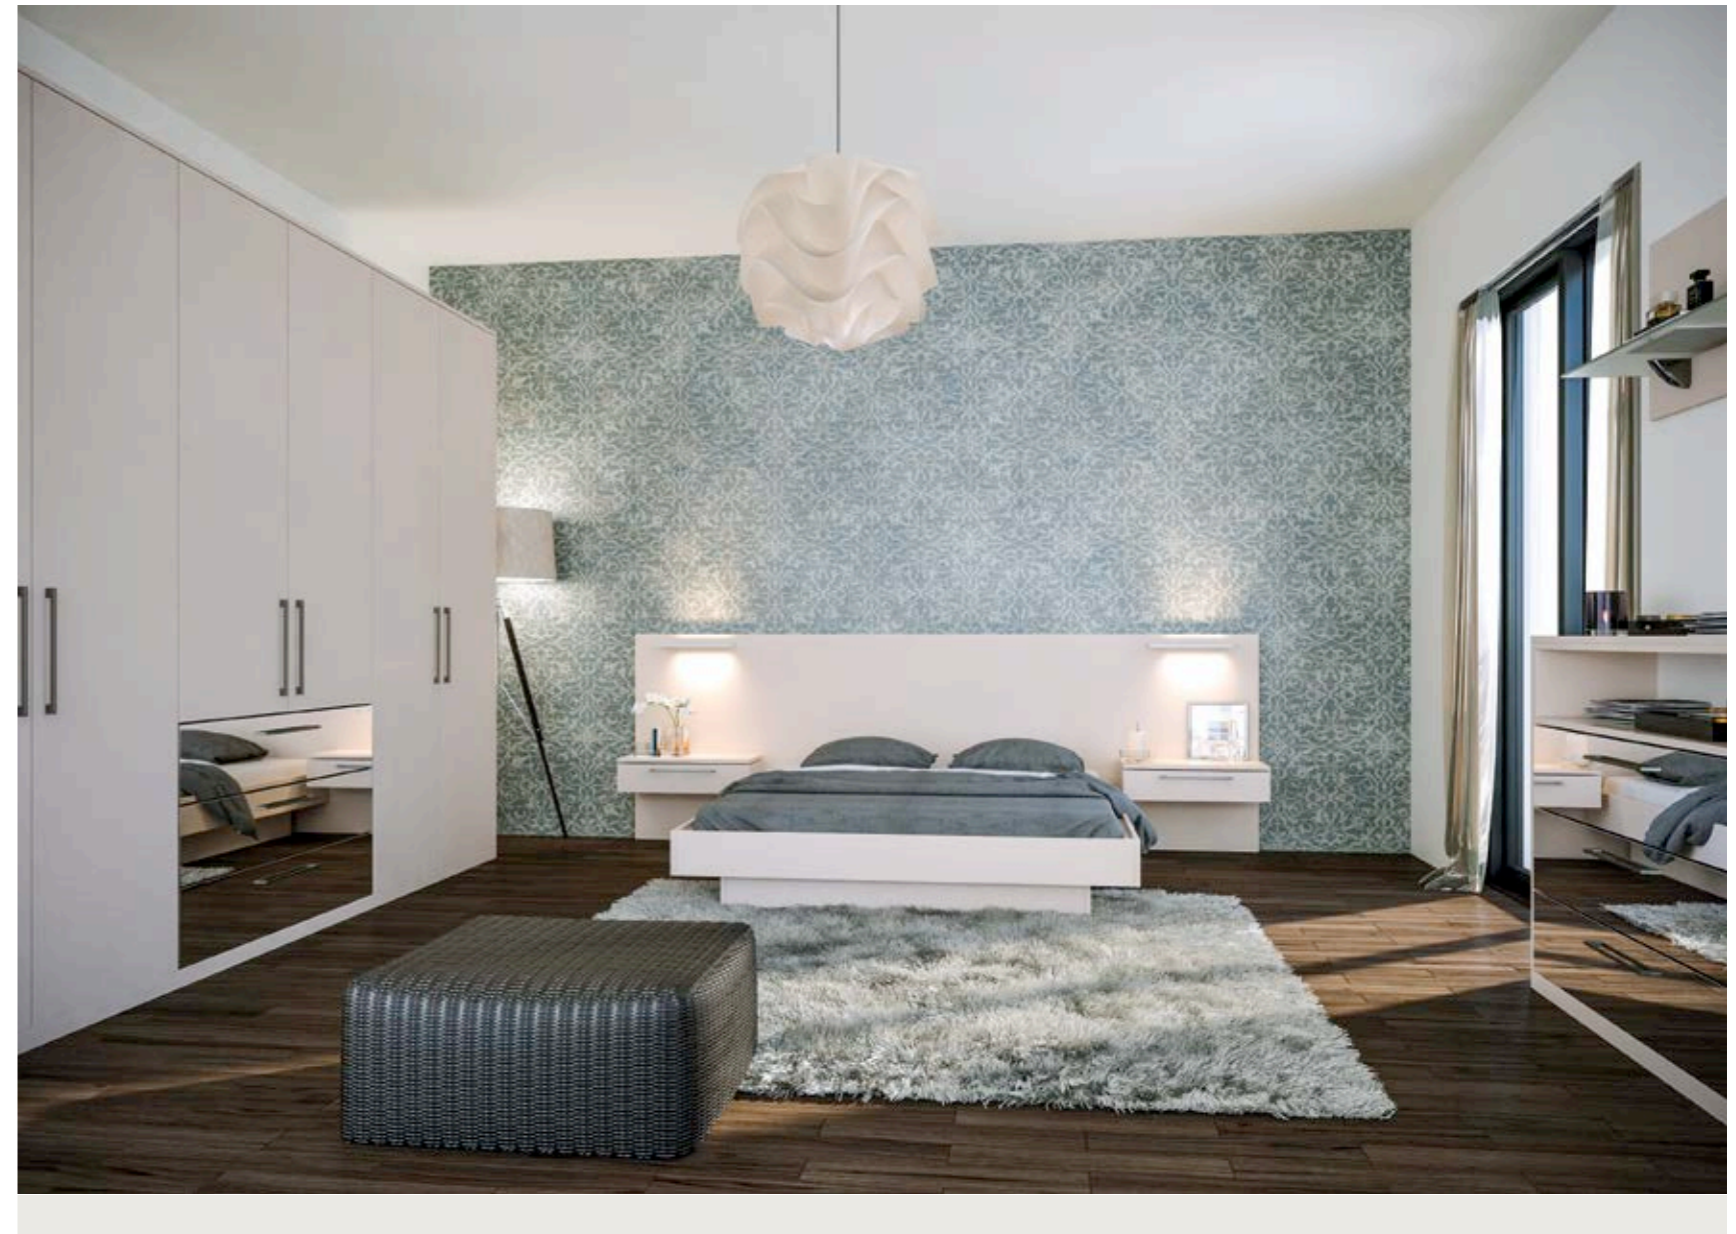

ZURFIZ SUPERMATT DUST GREY / ZURFIZ SUPERMATT LIGHT GREY

ZURFIZ SUPERMATT CASHMERE / ZURFIZ MIRROR EFFECT