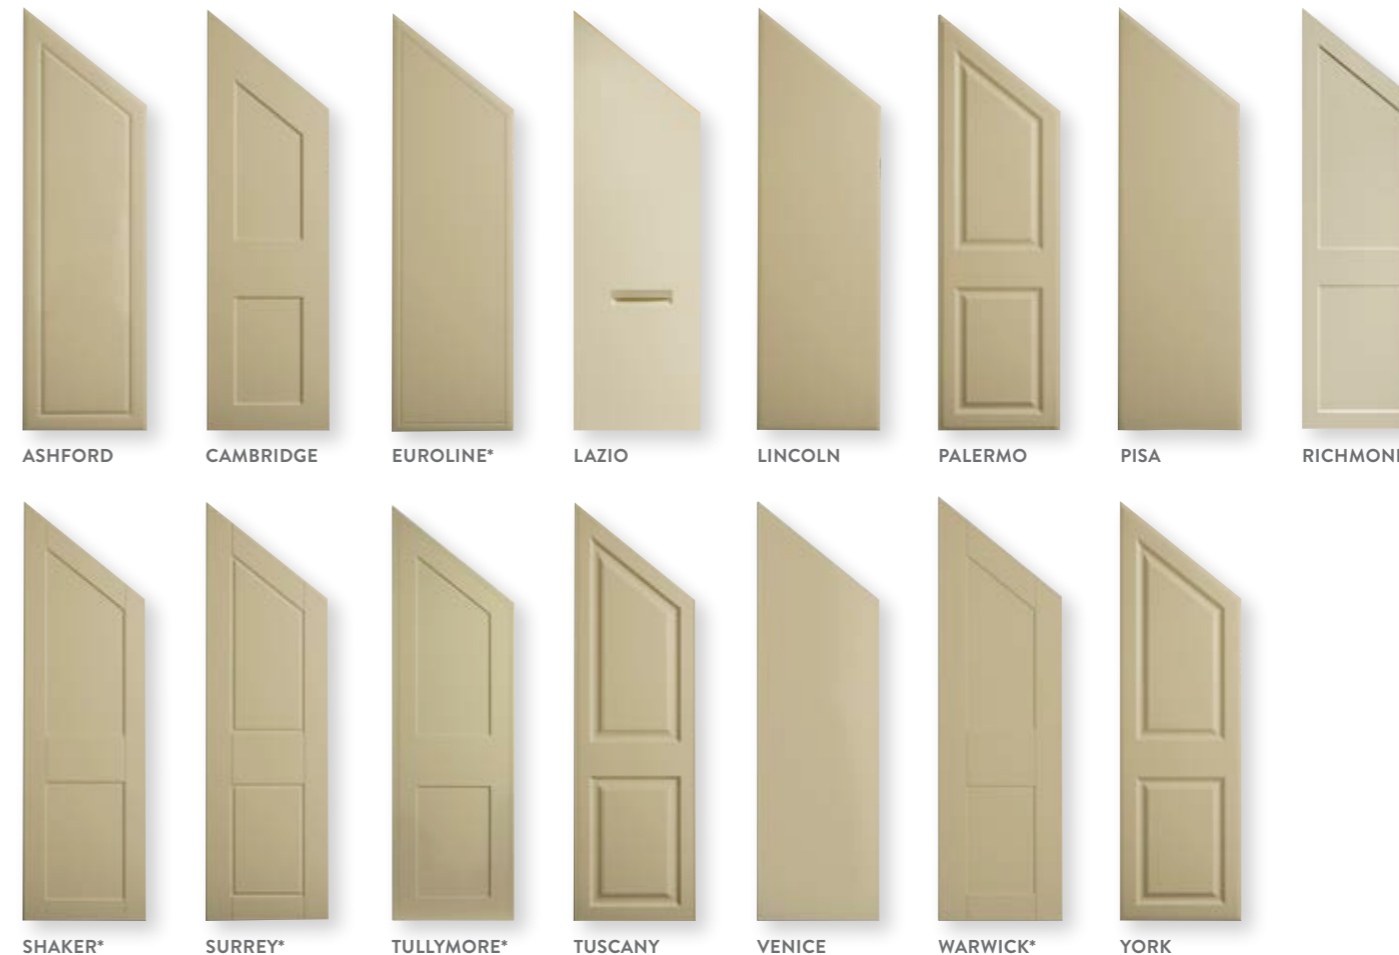

Sloping Ceiling Options

SUITABLE FOR USE IN LOFT CONVERSIONS, TO CREATE AN UNDER STAIRS STORAGE SPACE OR WORK AREA, OR IN ANY EXISTING ROOM WITH A SLOPING CEILING.

Sloping Doors are available to suit any angle or slope.

Sloping Doors are available in the 14 styles shown and most of the 35 colours. (See page 120)
*Styles marked are not available in High Gloss Colours.

Sloping Doors are not available in glazed door options.