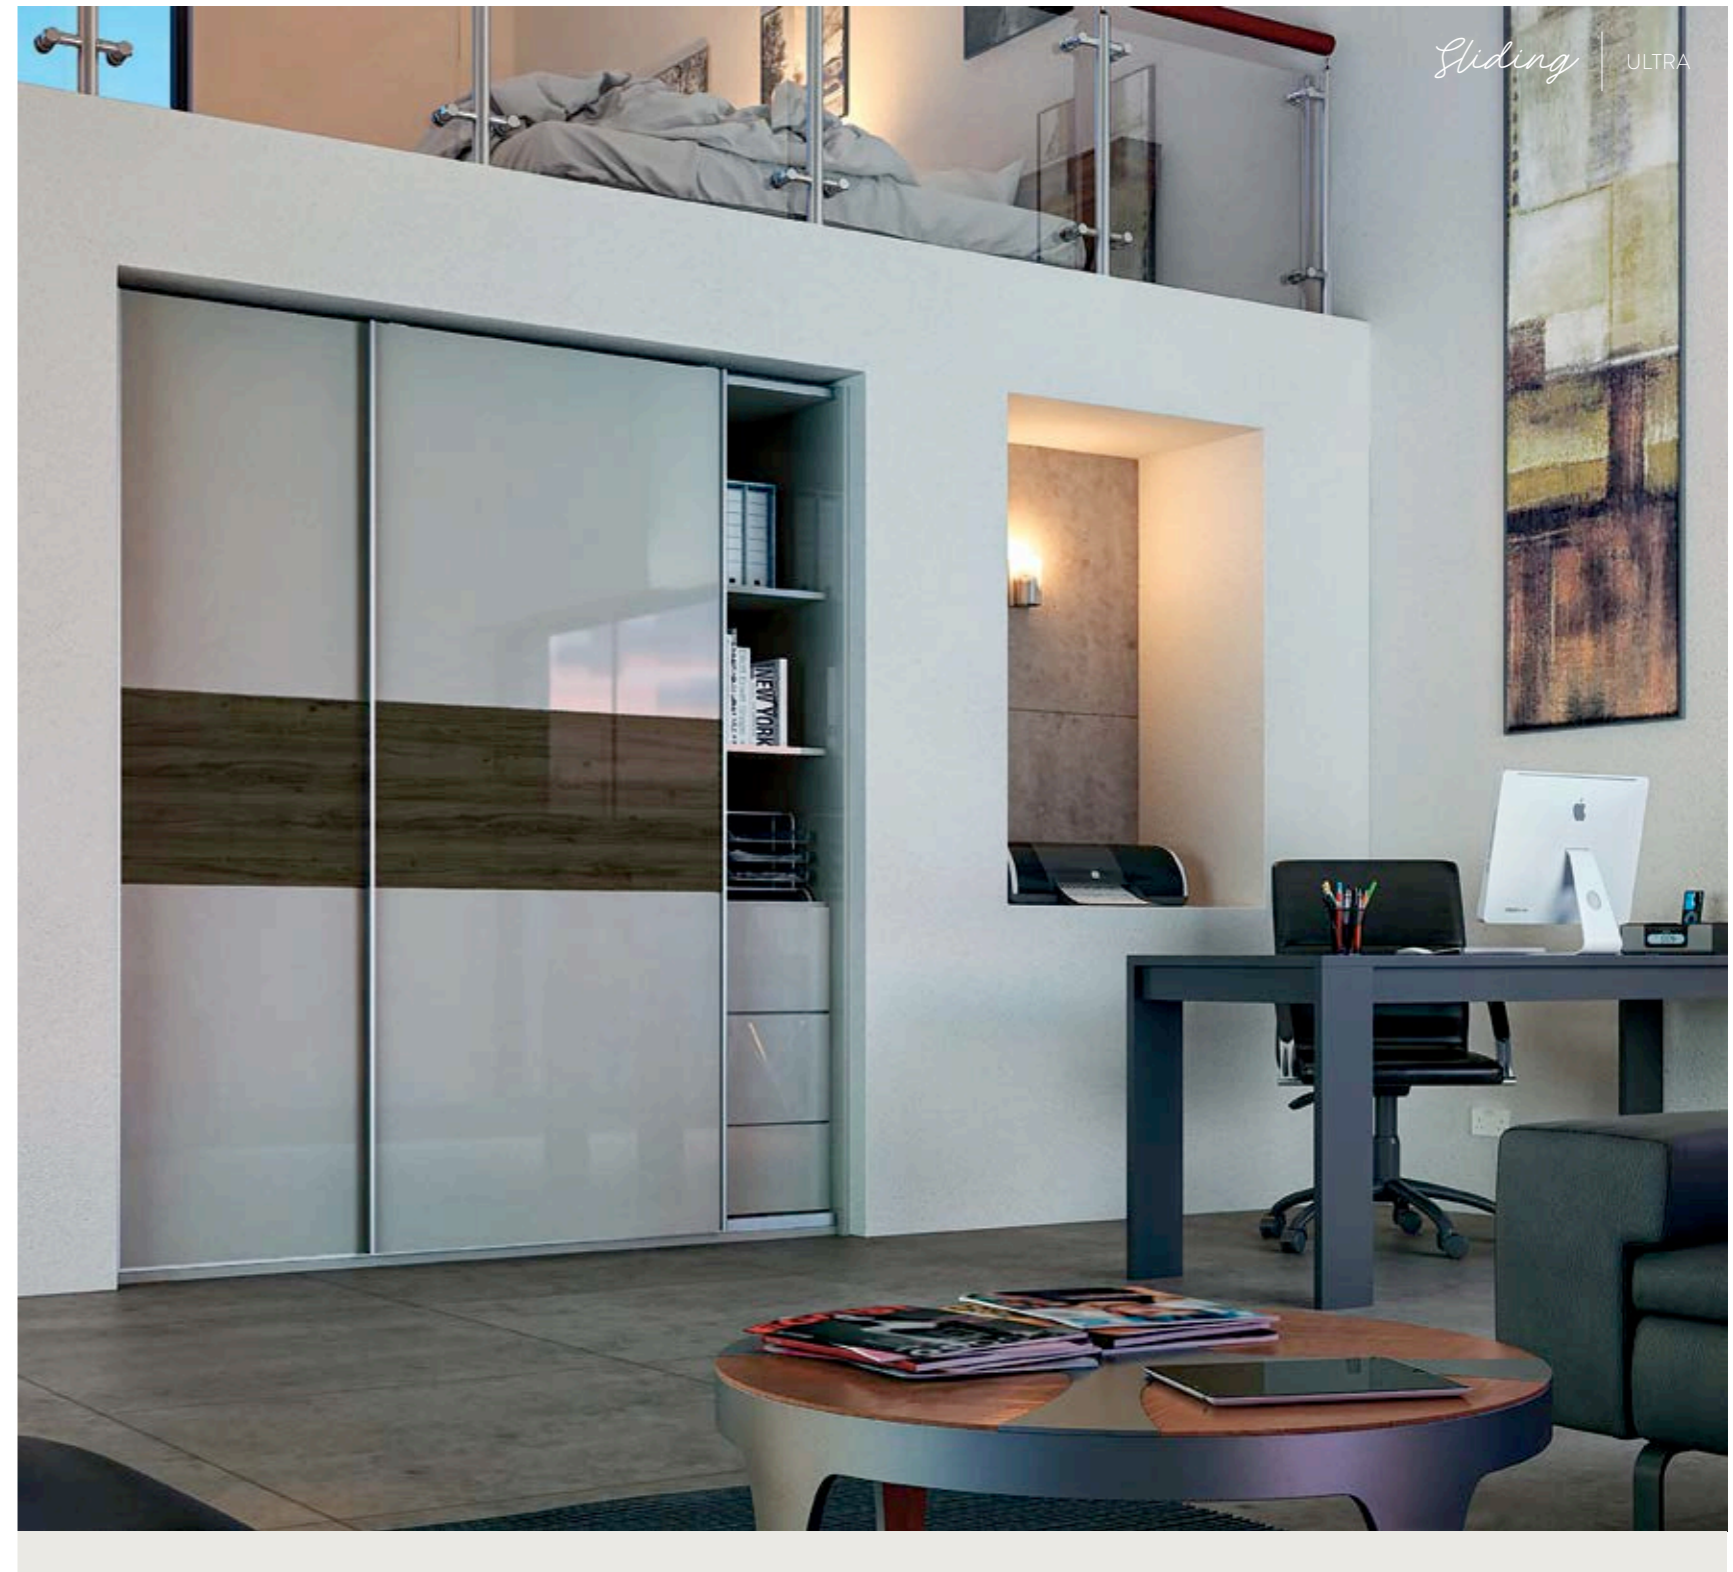

Sliding | ULTRA