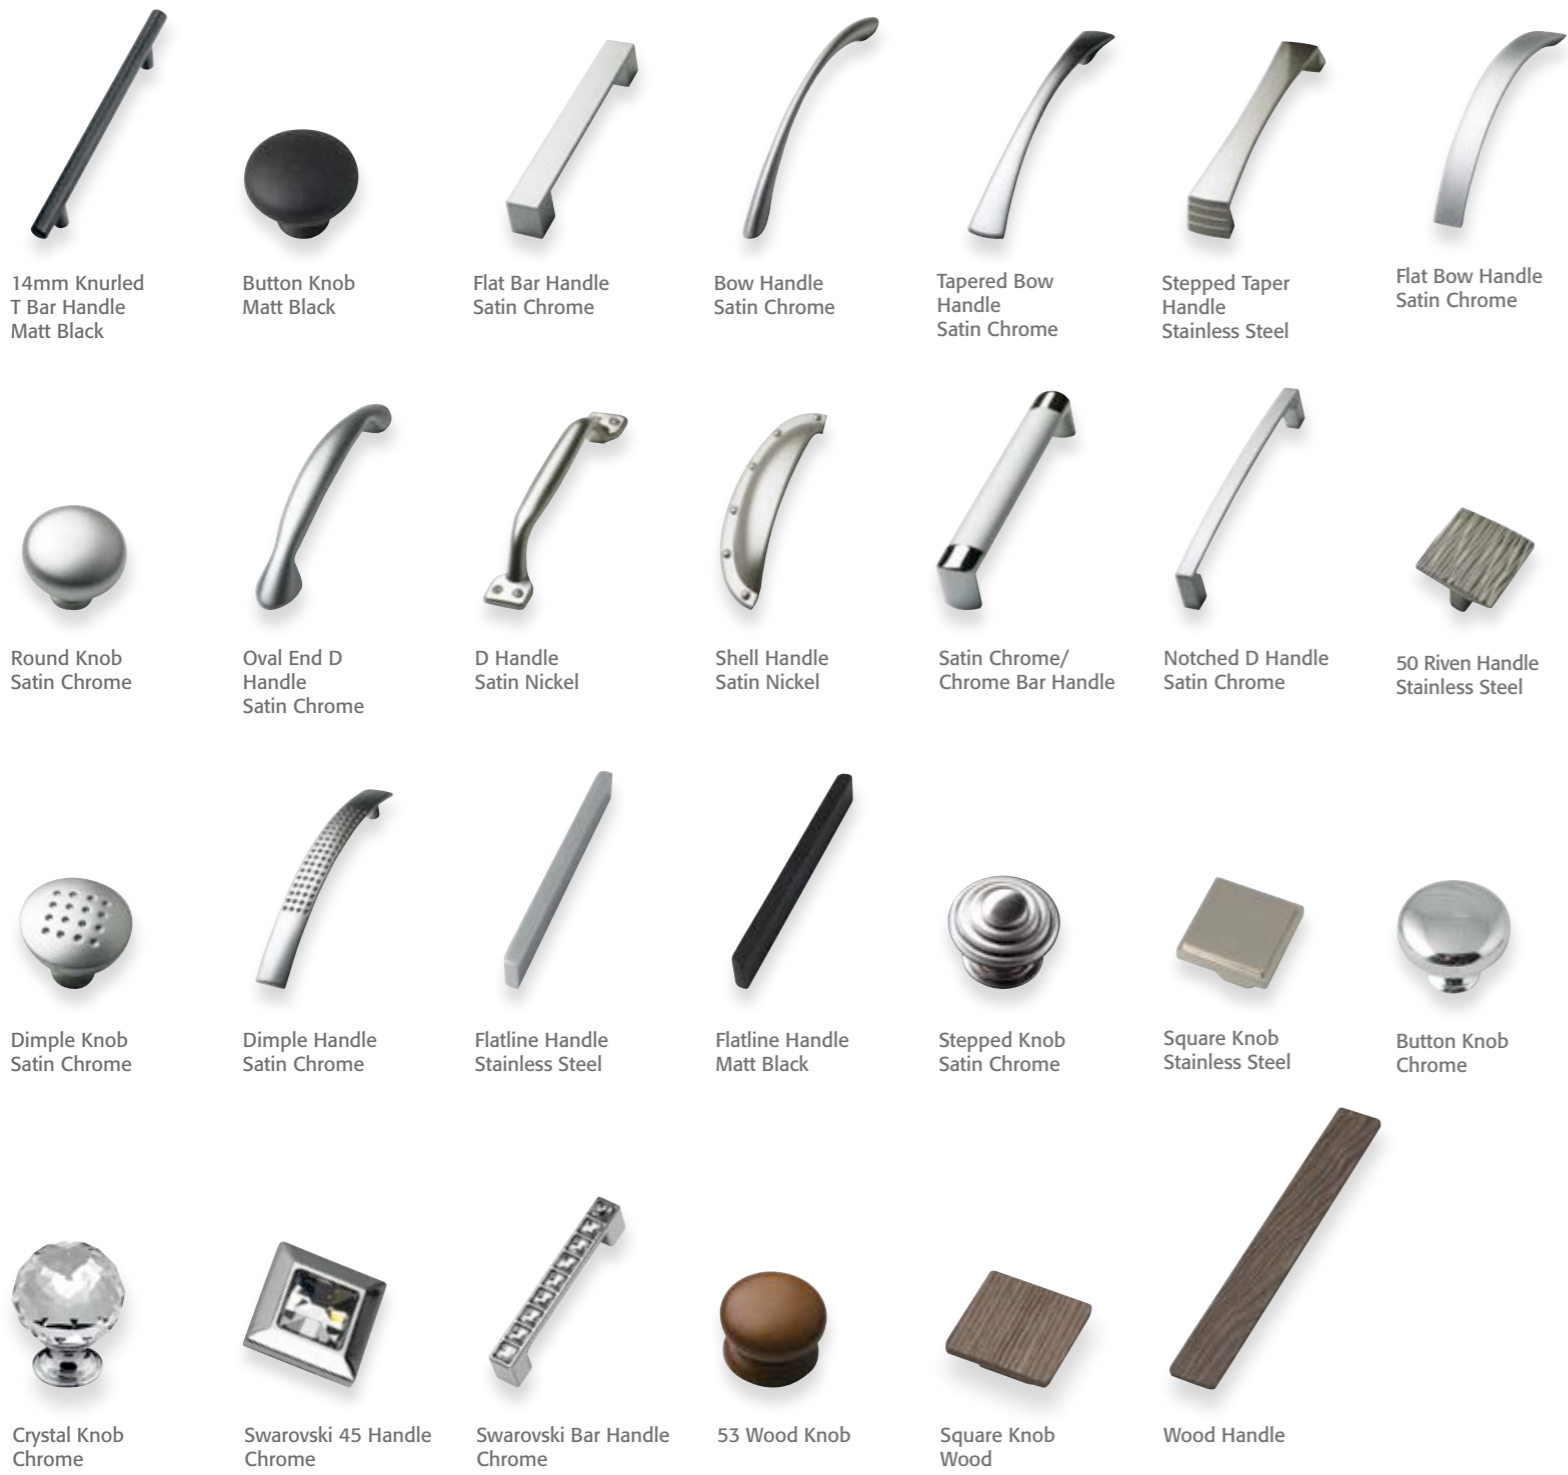

Lazio Handles - White, Black,
Satin Chrome, Copper
See page 60

T Bar Handles
Stainless Steel

14mm Bar Handles
Stainless Steel

Contemporary D Handles
Satin Brass

Contemporary D Handles
Brushed Nickel

Contemporary D Handles
Matt Black

Wedge Bar Handles
Matt Black

Chunky Bow Handles
Stainless Steel

Camden Bar Handles
Satin Chrome

Deco Knob
Chrome

Deco Shell Handle
Chrome

Deco Bar Handles
Chrome

Scalloped D Handles
Matt Black
Brushed Nickel

HANDLES

HANDLES

Your Blossom Favourites

THE LOOK

THE COLOURS

PAGE NO.

BLOSSOM

A V E N U E