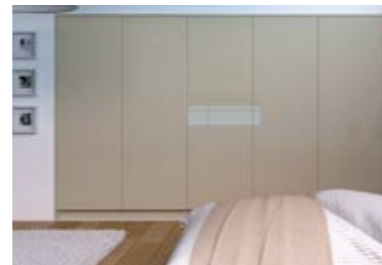

Doors and drawer fronts have an inset handle as part of the overall door design. See pages 40, 60.

Matt Dove Grey
Pg 40

London Concrete
Pg 60

PUSH TO OPEN DOORS

Doors and drawer fronts have a seamless edge with an invisible 'Push to Open' mechanism creating a beautiful slab finish. See pages 20, 35, 59