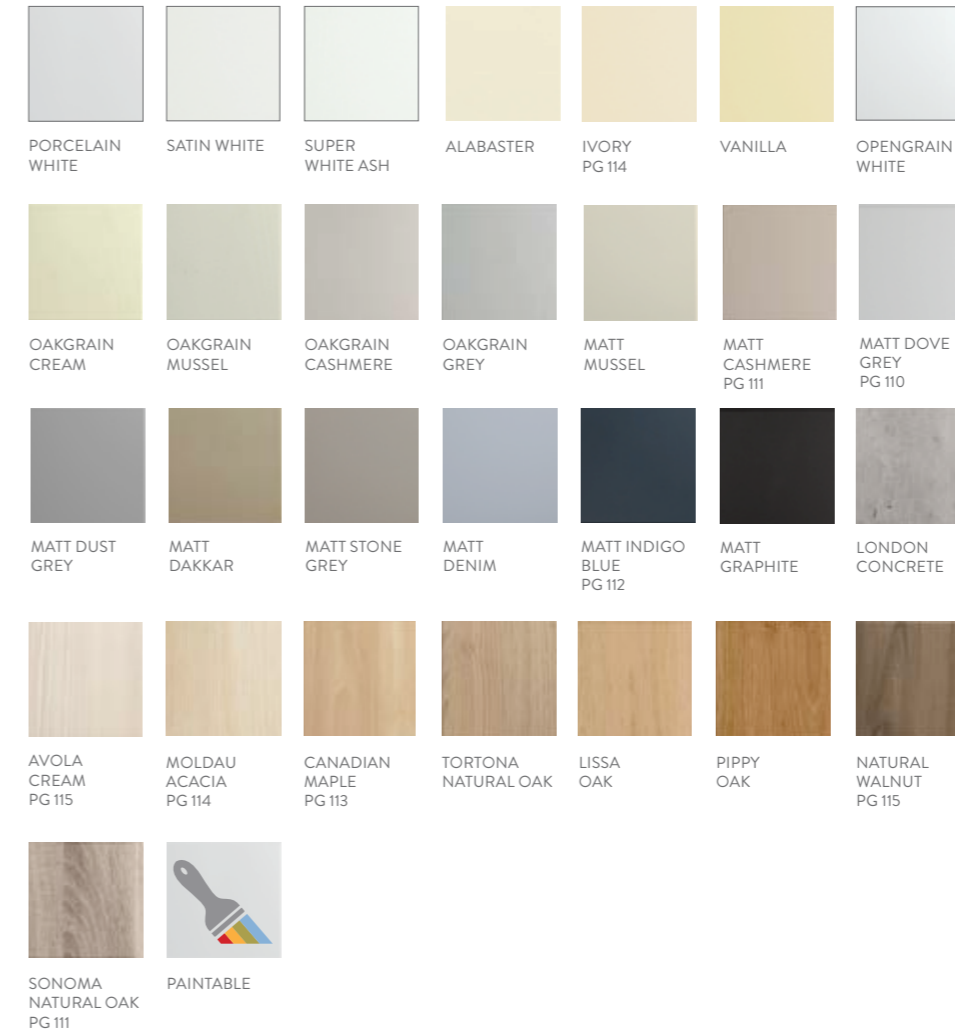

Sliding Palette	94 - 95
Sliding Urban	96 - 101
Sliding Ultra	102 - 109
Sliding Unique	110 - 115

Urban

12 colours that will add texture and depth to any room. Available in 4 panel combinations, see pages 96-101 for inspiration.

Urban Panel Combinations

Ultra

Exude class and sophistication with a choice of 31 colours available in ultragloss and ultramatt finishes. Available in 4 panel options. Inspiration awaits on pages 102-109.

Ultra Panel Combinations

Unique

Available in 30 colours and 5 door styles – Ashford, Cambridge, Groove, Stiks and Venice. Let your creativity shine with your colour and door style/panel combinations. See pages 110-115 for ideas.