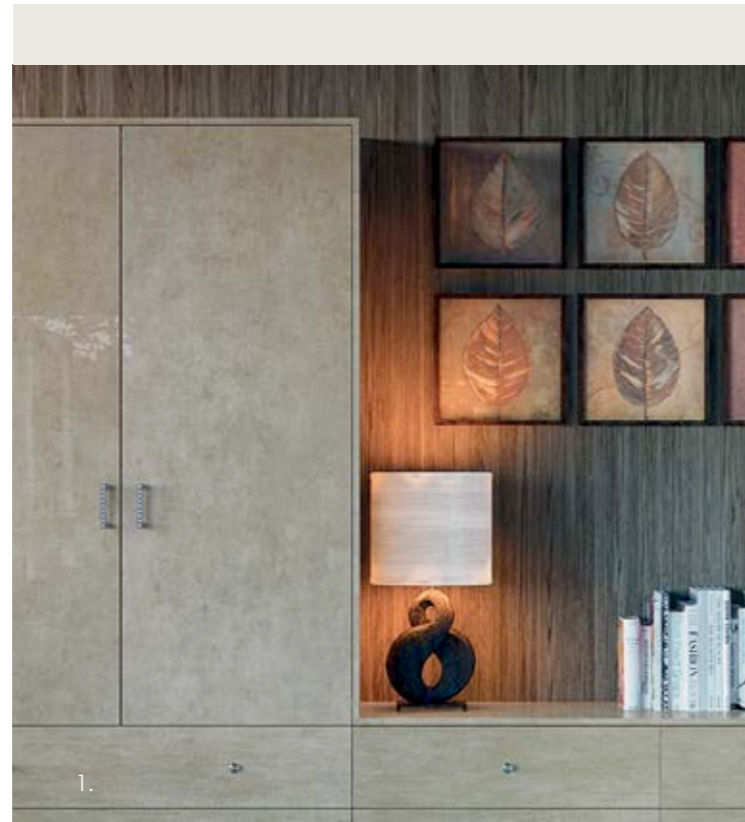

1.

2.

Contemporary

COLLECTION

Make a contemporary statement. This collection will help you create a fresh and stylish Bedroom space, creating a serene and clutter-free atmosphere. The perfect retreat from a busy day, our space saving innovations will make your room feel peaceful and spacious.

We think of it as minimalist magic.

Contemporary Palette	10 - 11
Contemporary Gloss	12 - 31
Contemporary Matt	32 - 47
Contemporary Woodgrain	48 - 55
Contemporary Special	56 - 61

1. Contemporary Gloss
2. Contemporary Matt
3. Contemporary Woodgrain
4. Contemporary Special

3.

4.