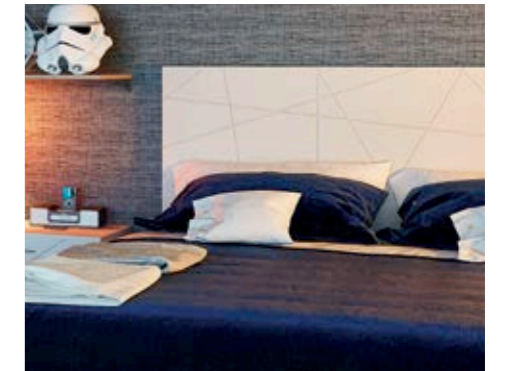

Urban / Ultra range accessories see page 123. Unique range accessories see pages 124 – 126.