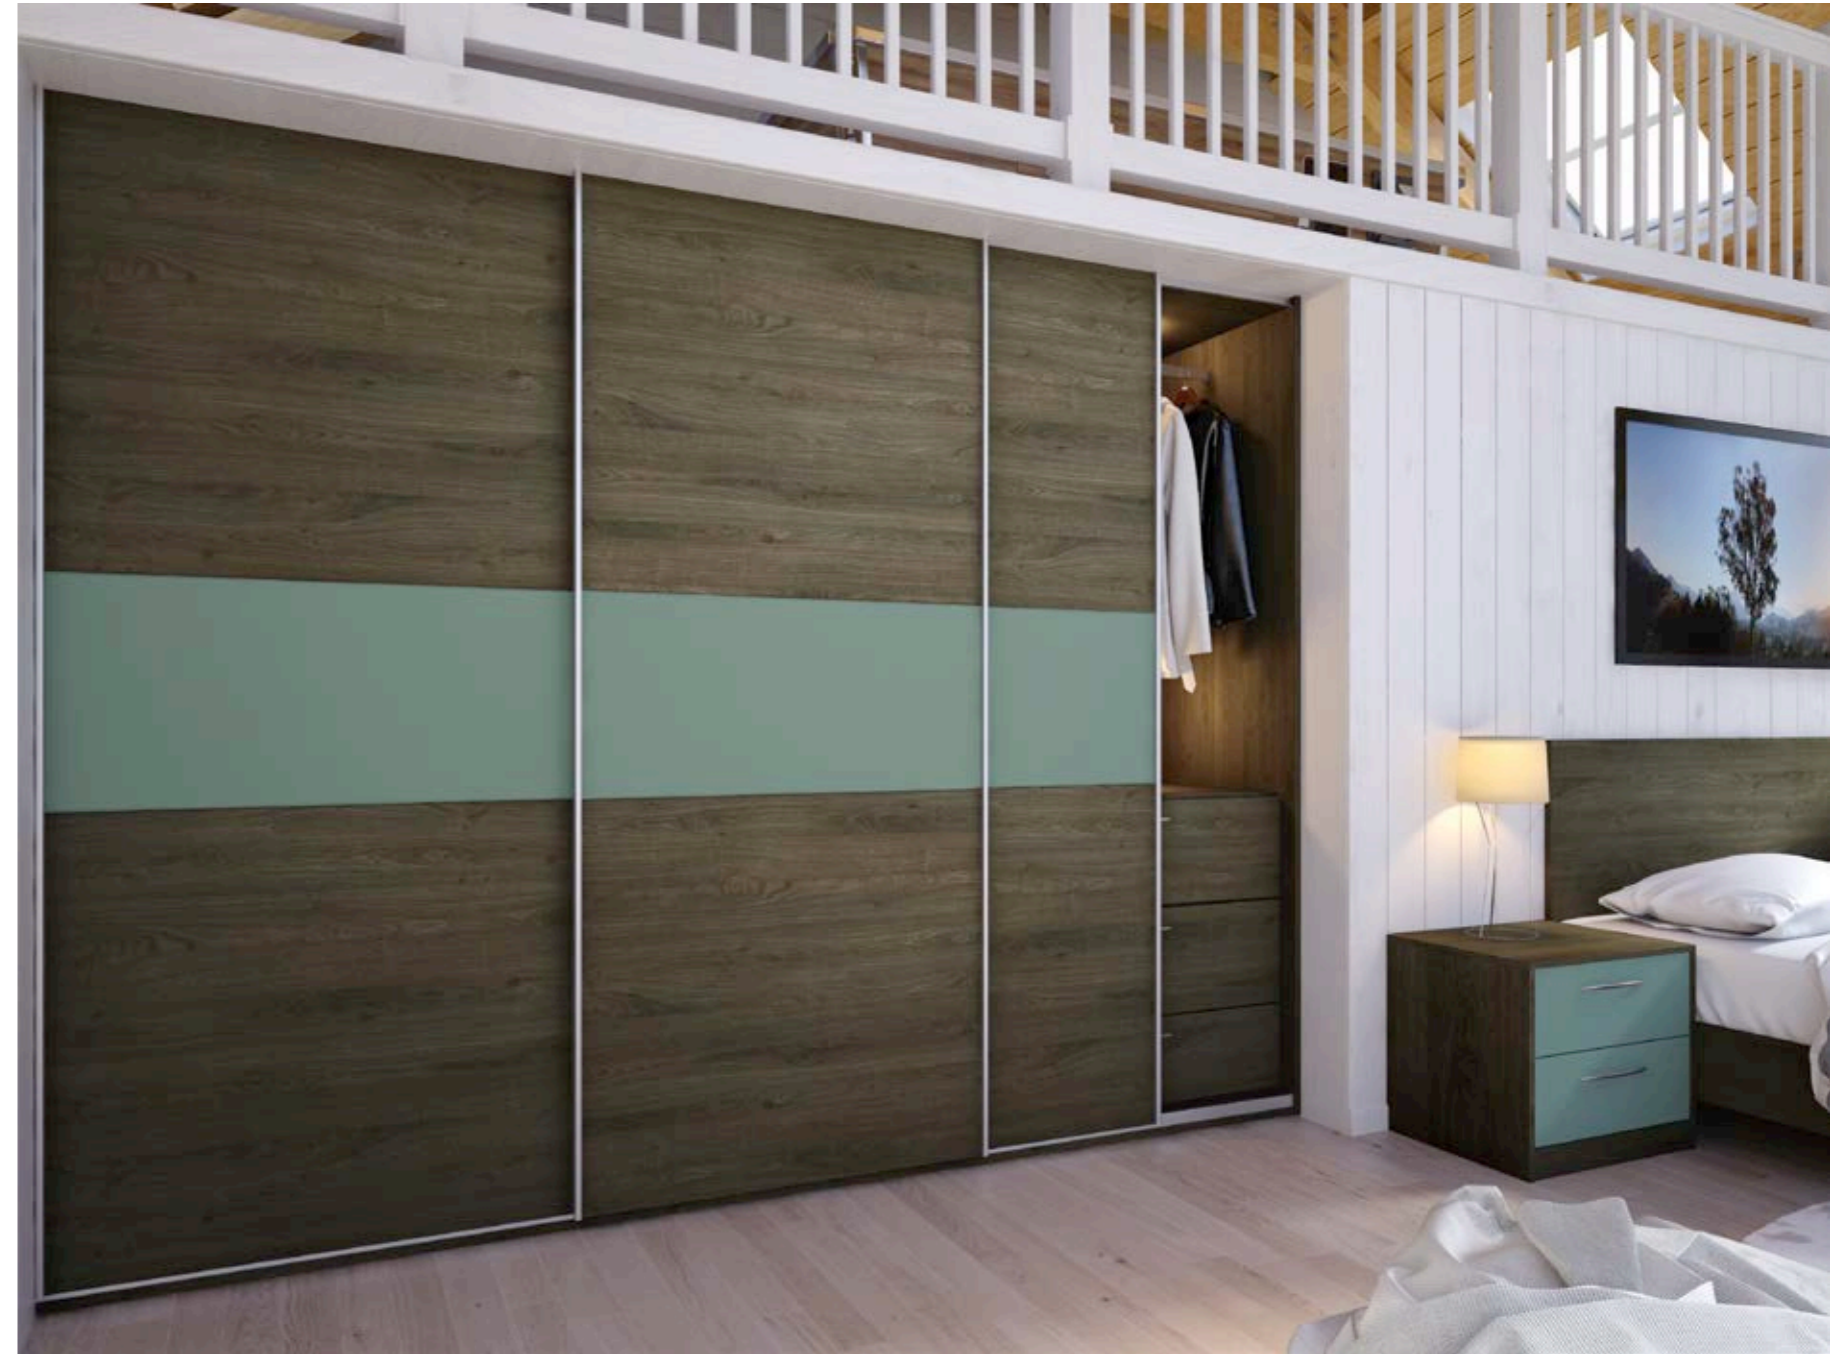

URBAN GRAPHITE DENVER OAK / URBAN SMOOTH FJORD
PANEL COMBINATION: URBAN B