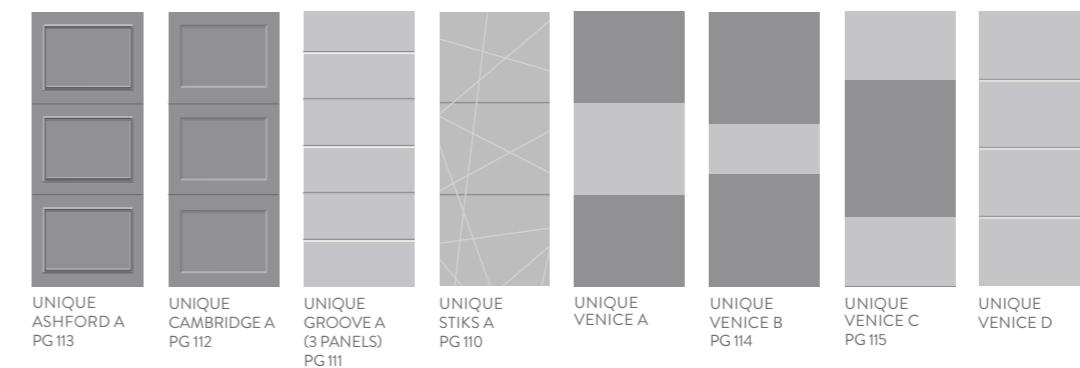

Unique Panel Combinations