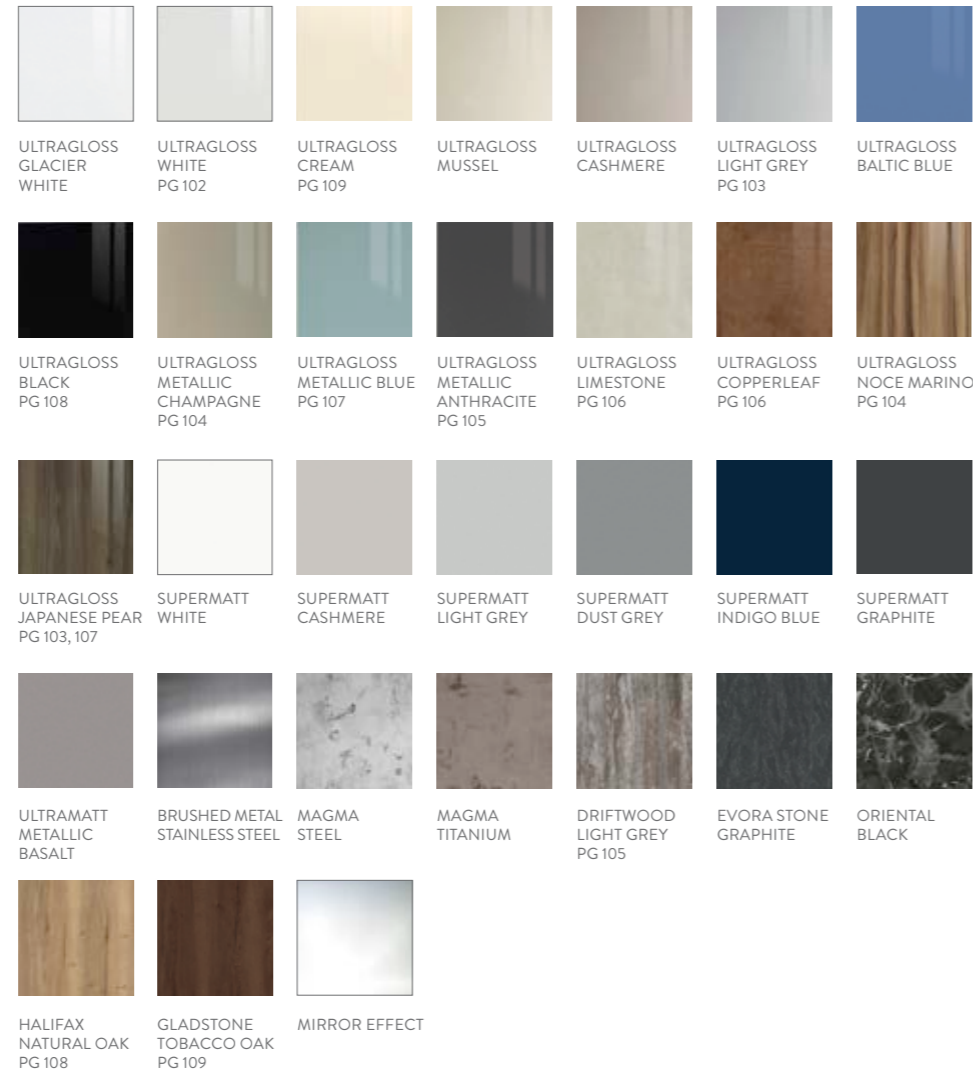

Sliding Palette	94 - 95
Sliding Urban	96 - 101
Sliding Ultra	102 - 109
Sliding Unique	110 - 115

Urban

12 colours that will add texture and depth to any room. Available in 4 panel combinations, see pages 96-101 for inspiration.

Urban Panel Combinations

Ultra

Exude class and sophistication with a choice of 31 colours available in ultragloss and ultramatt finishes. Available in 4 panel options. Inspiration awaits on pages 102-109.

Ultra Panel Combinations

Unique

Available in 30 colours and 5 door styles – Ashford, Cambridge, Groove, Stiks and Venice. Let your creativity shine with your colour and door style/panel combinations. See pages 110-115 for ideas.