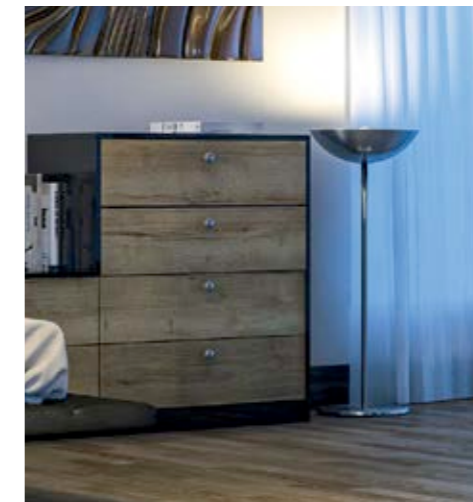

Urban / Ultra range accessories see page 123. Unique range accessories see pages 124 – 126.