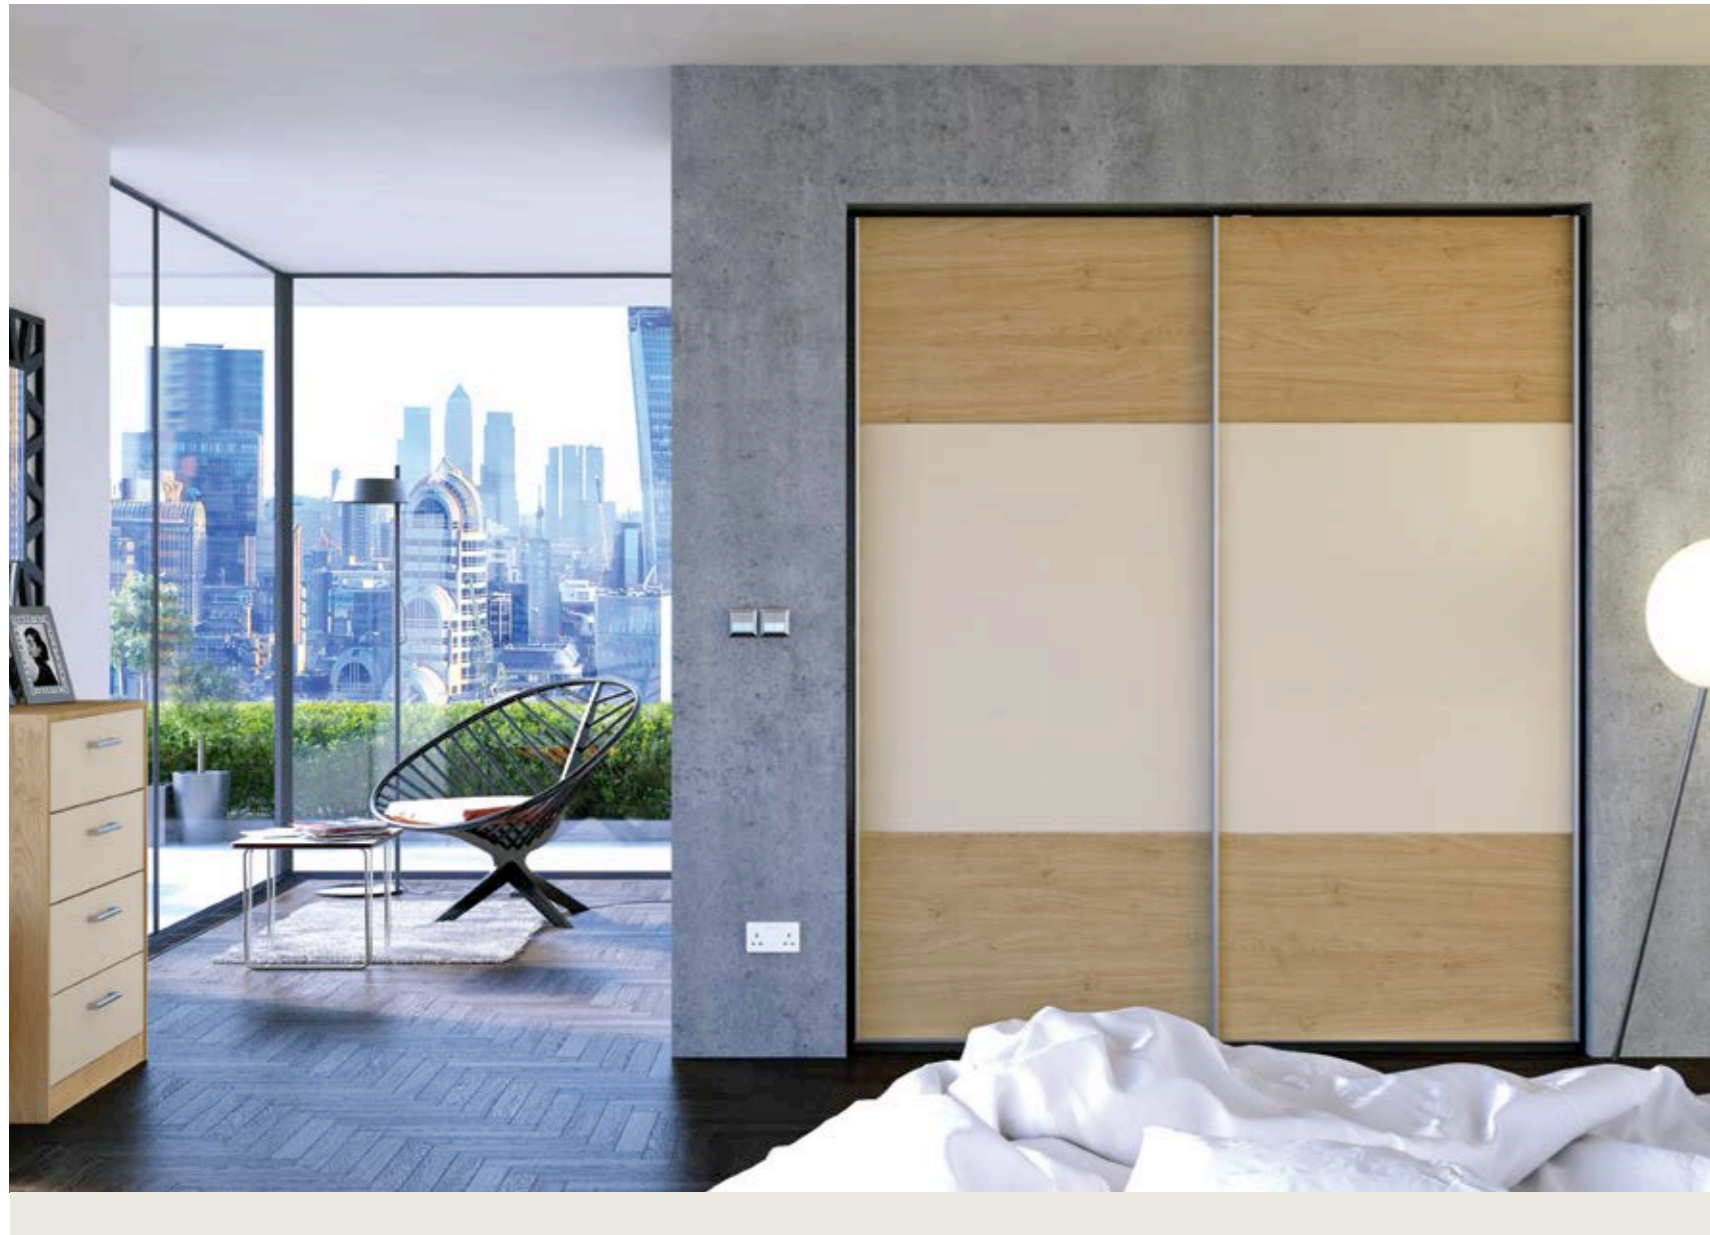

URBAN SMOOTH CASHMERE / URBAN NATURAL KENDAL OAK
PANEL COMBINATION: URBAN C