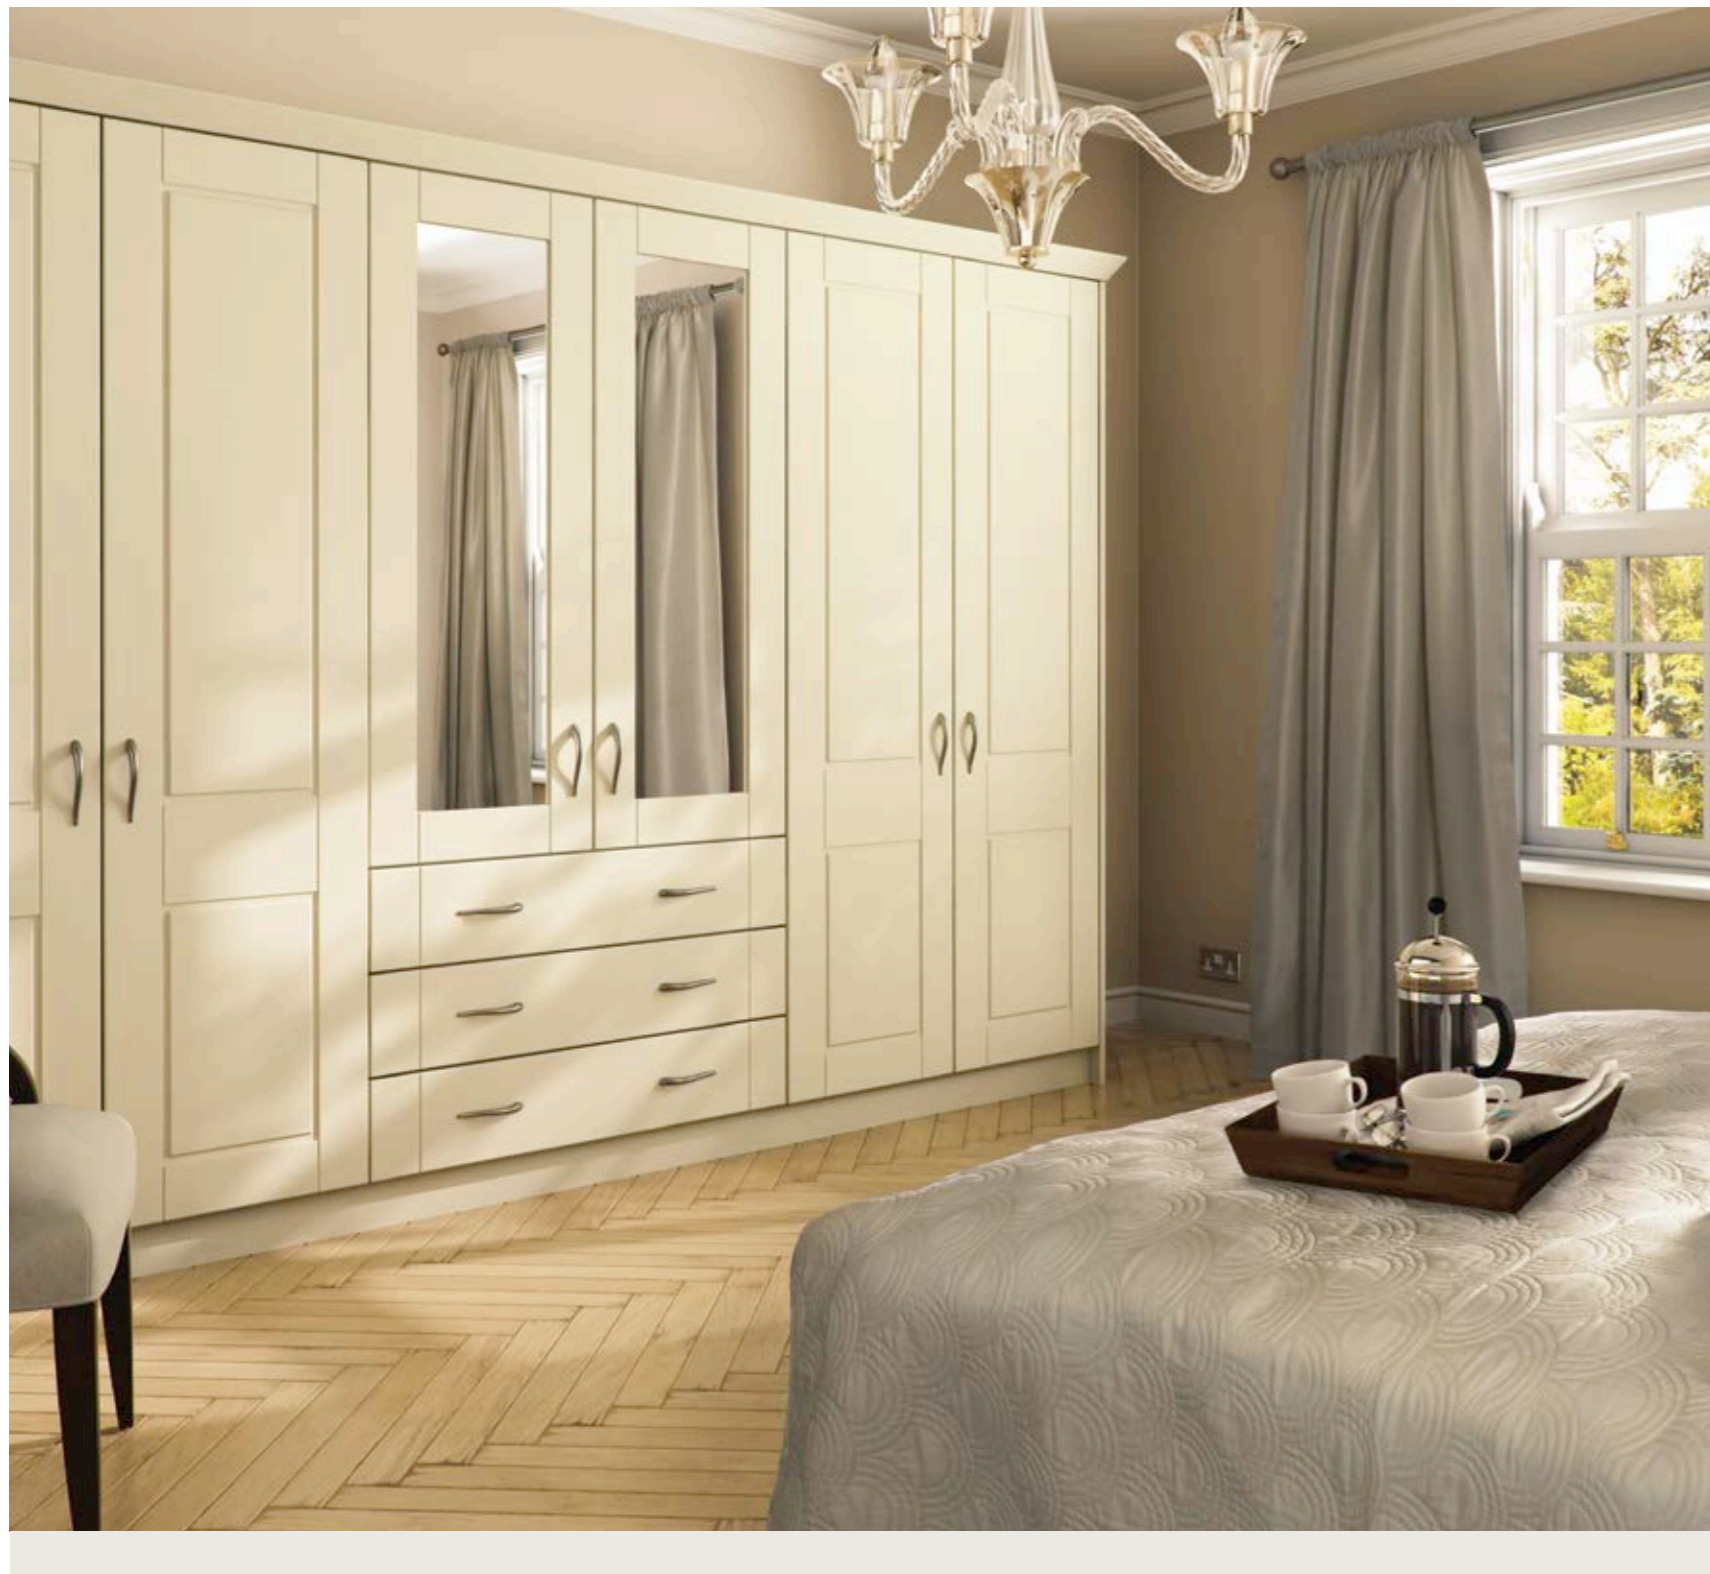

BELLA ALABASTER / STYLE: SURREY