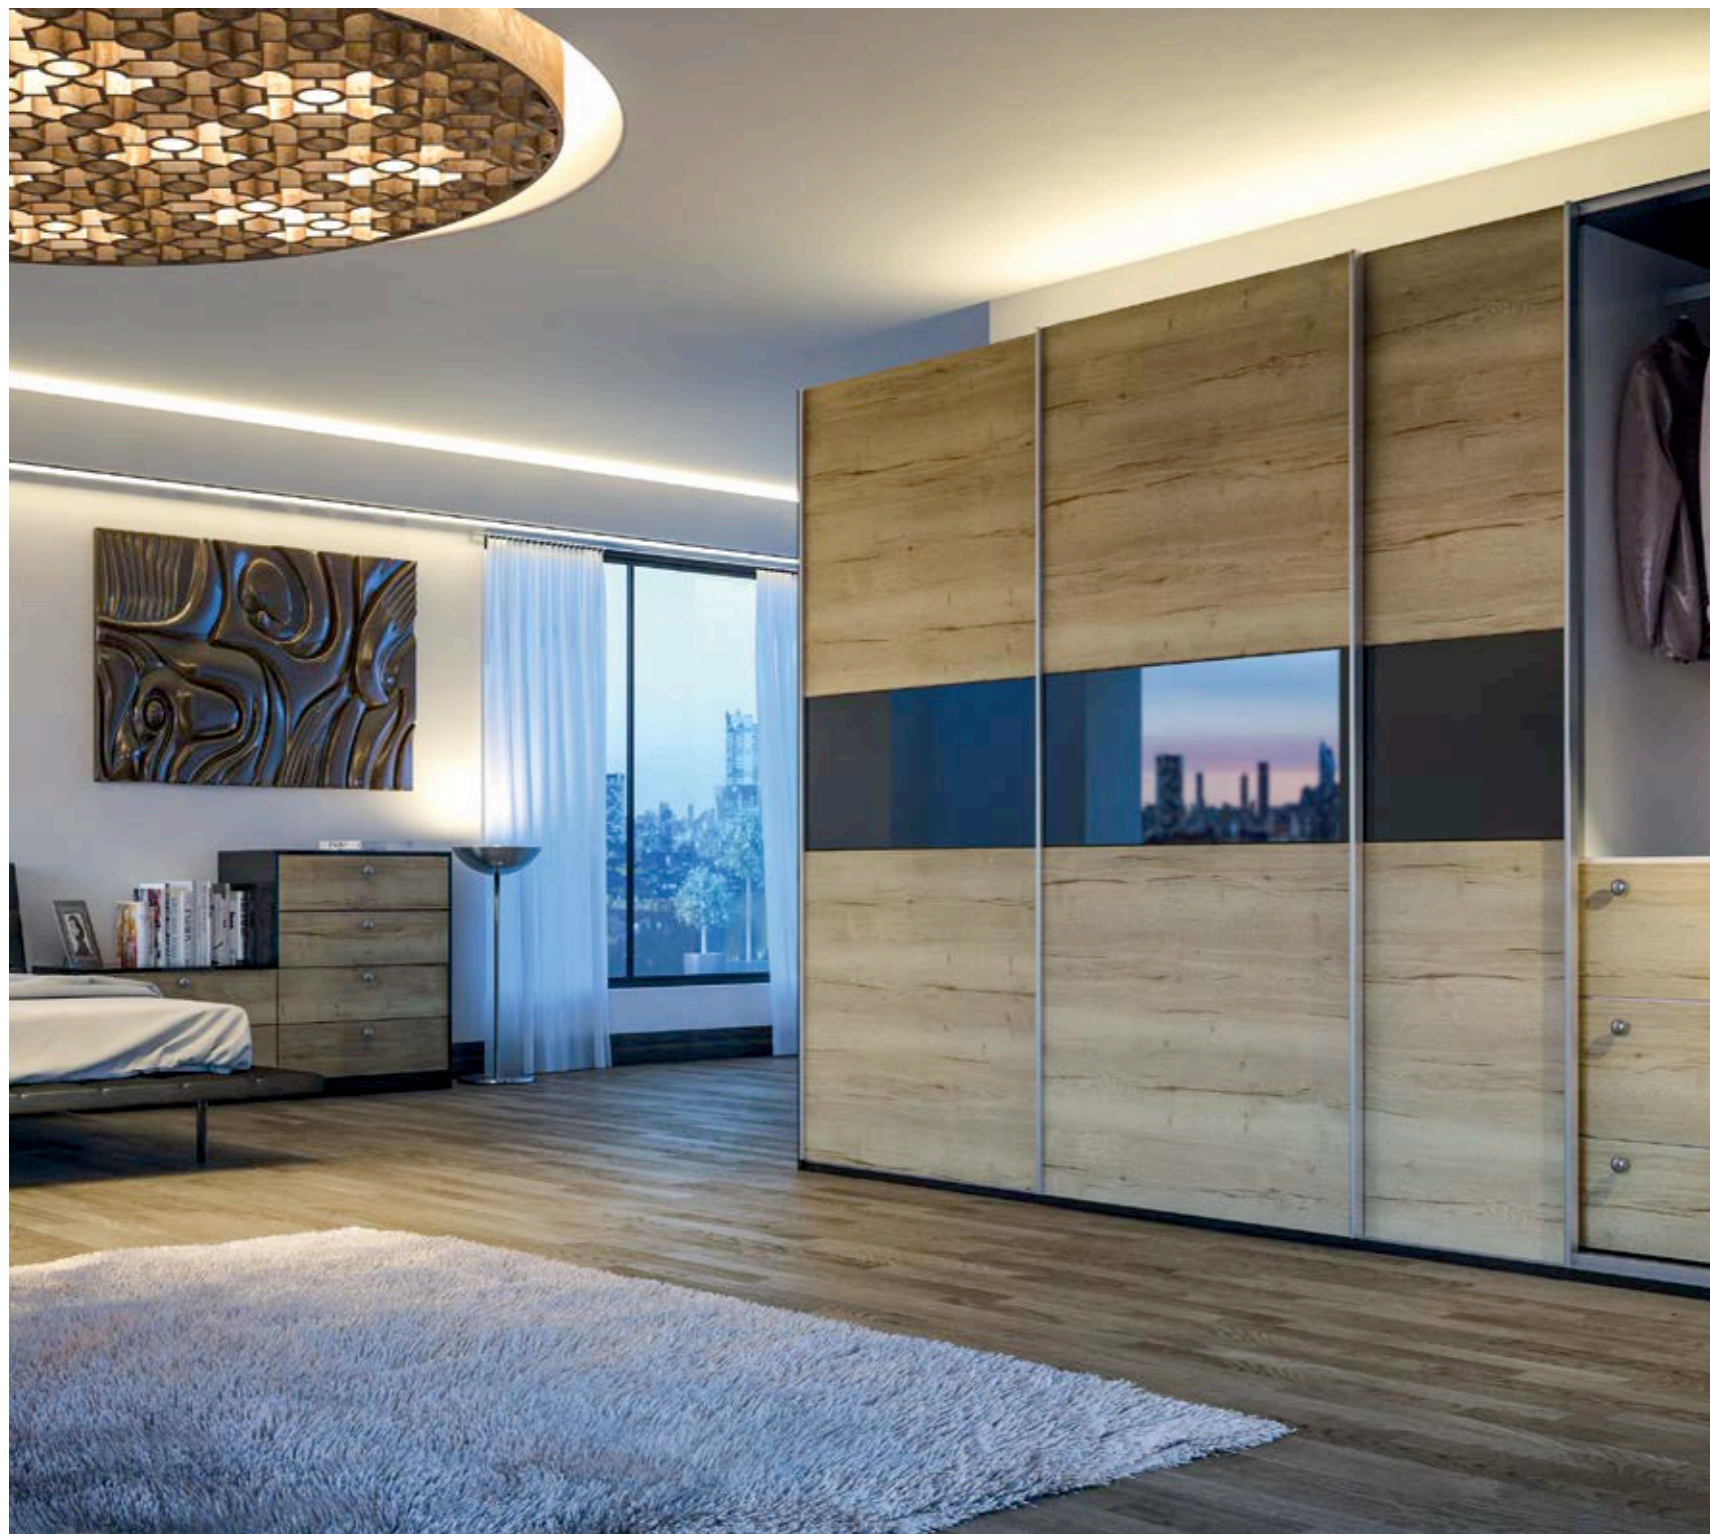

ULTRA HALIFAX NATURAL OAK / ULTRA ULTRAGLOSS BLACK
 PANEL COMBINATION: ULTRA B

Sliding | ULTRA

ULTRA GLADSTONE TOBACCO OAK / ULTRA ULTRAGLOSS CREAM
 PANEL COMBINATION: ULTRA D

UNIQUE MATT DOVE GREY
PANEL COMBINATION: UNIQUE STIKS A