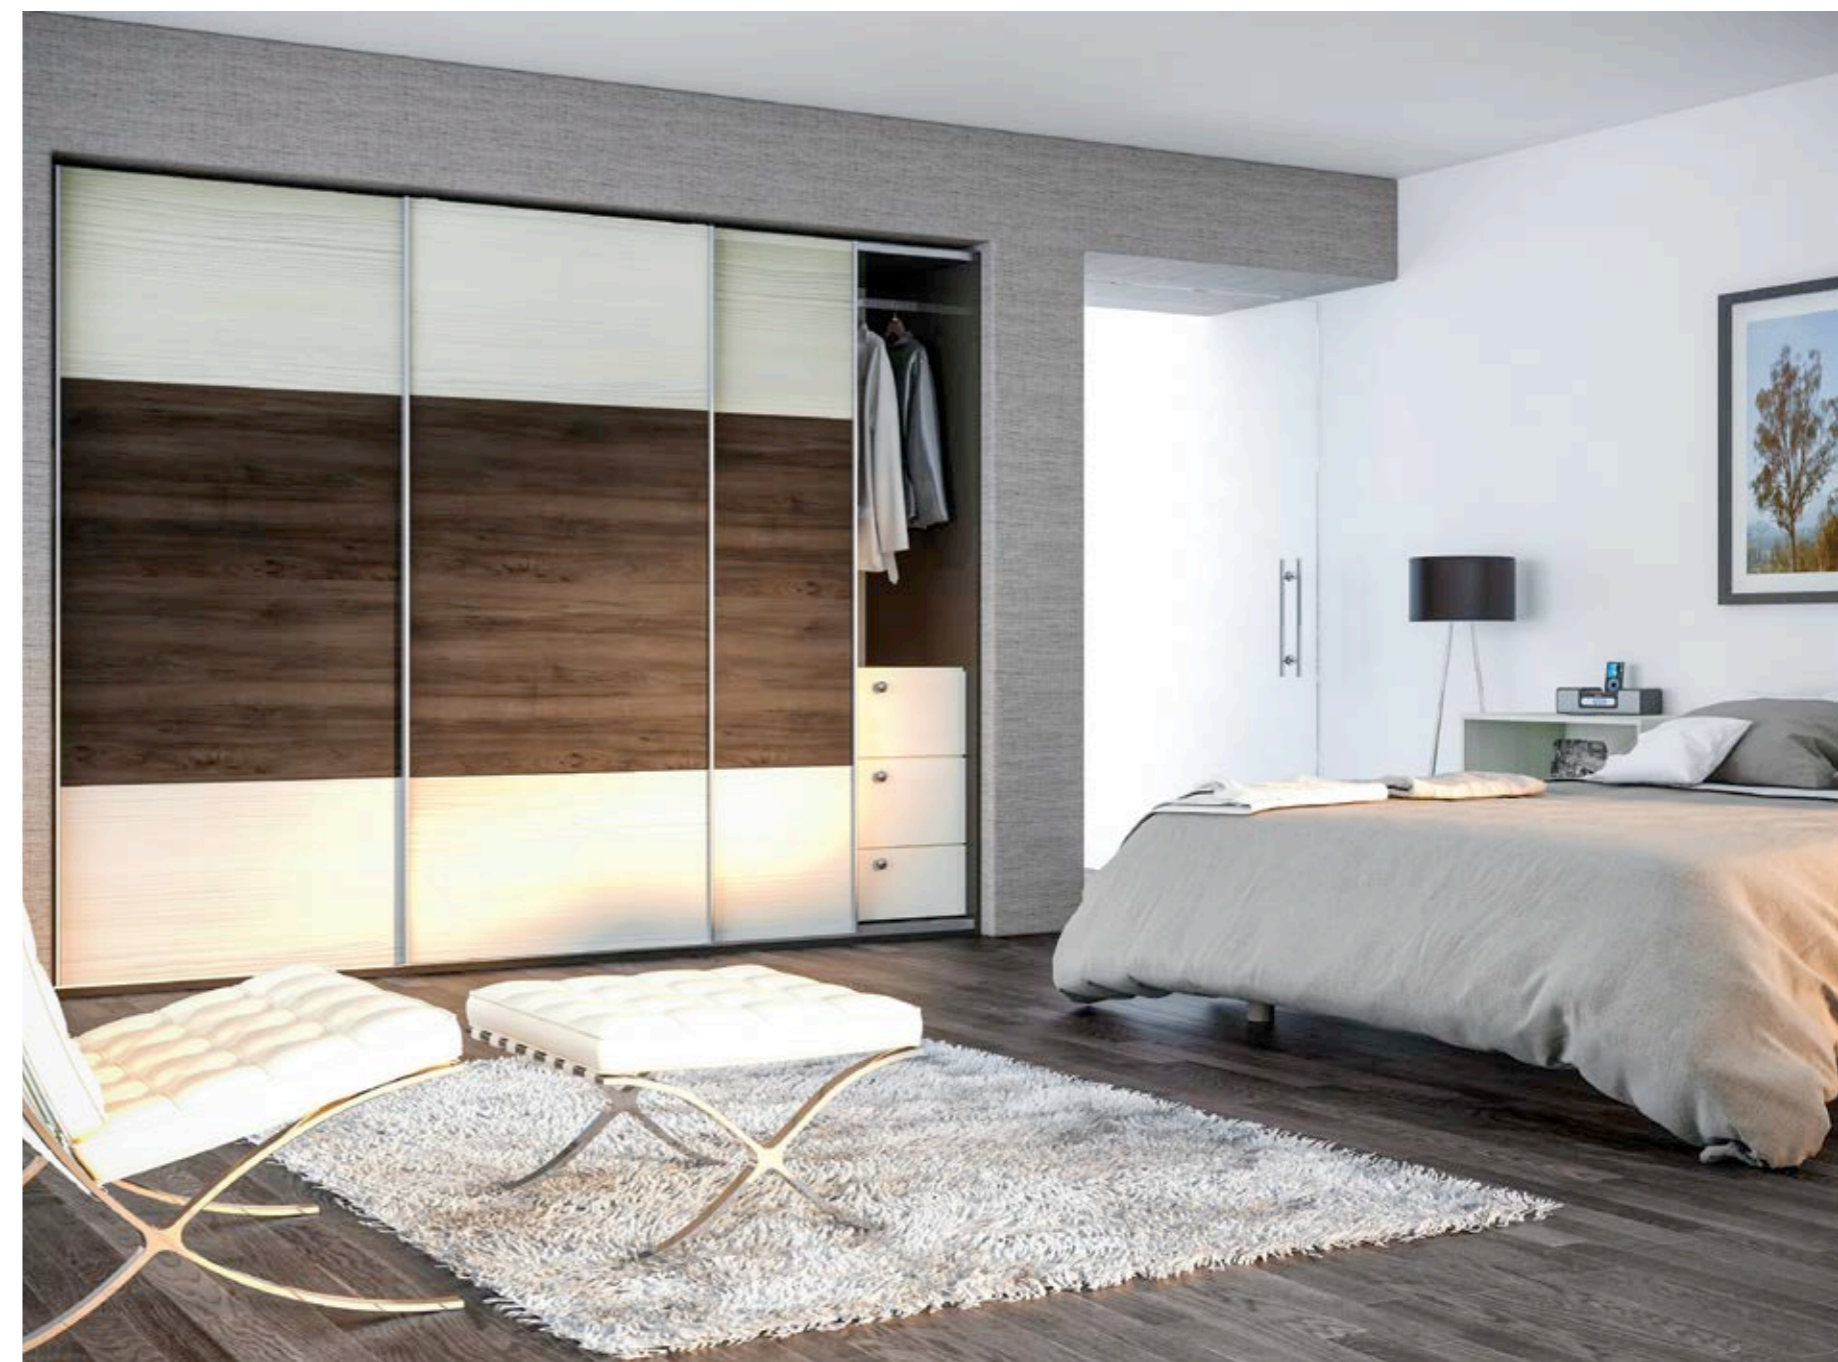

UNIQUE AVOLA CREAM / UNIQUE NATURAL WALNUT
PANEL COMBINATION: UNIQUE VENICE C

UNIQUE MOLDAU ACACIA / UNIQUE IVORY
PANEL COMBINATION: UNIQUE VENICE B

Handleless Door options

HANDLELESS DESIGN IS RIGHT ON TREND. WE HAVE A RANGE OF OPTIONS TO HELP YOU CREATE THE PERFECT SLEEK, MINIMALIST LOOK.