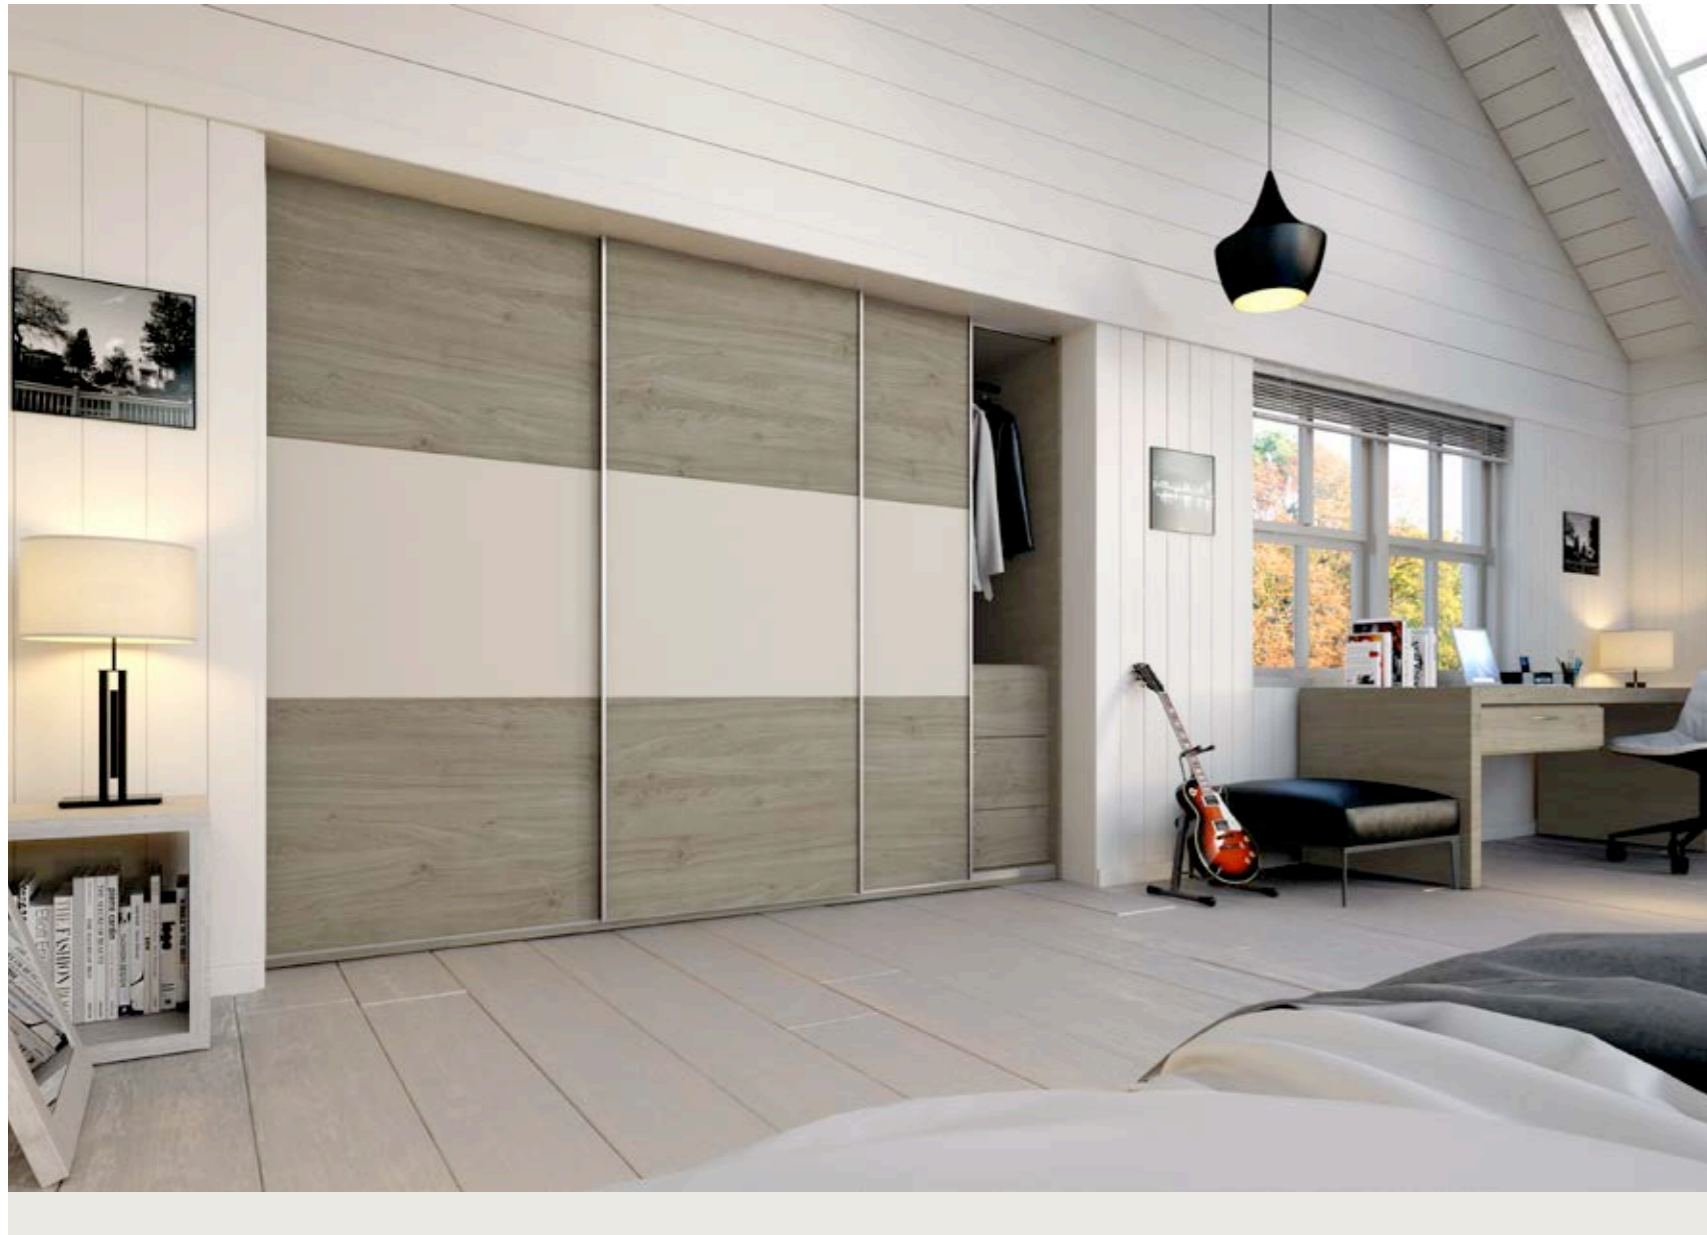

Unique Panel Combinations

URBAN SMOOTH CASHMERE / URBAN NATURAL KENDAL OAK
PANEL COMBINATION: URBAN C

URBAN GRAPHITE DENVER OAK / URBAN SMOOTH CASHMERE
PANEL COMBINATION: URBAN A

SUPER SLIDER

Create the ultimate chill out space by getting creative with combination panels.
Pair with brightly painted walls or panelling for an effortlessly cool vibe.