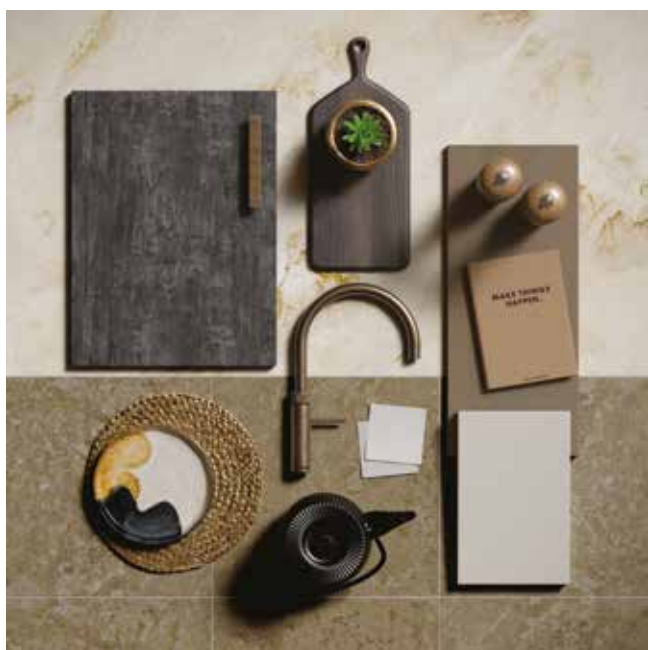

Be inspired!

Your kitchen is a reflection of your taste, your creativity and your personality.
Colours that complement, finishes of pure quality, style without compromise.

So let your imagination run wild! Remember it's the most important room in your home!