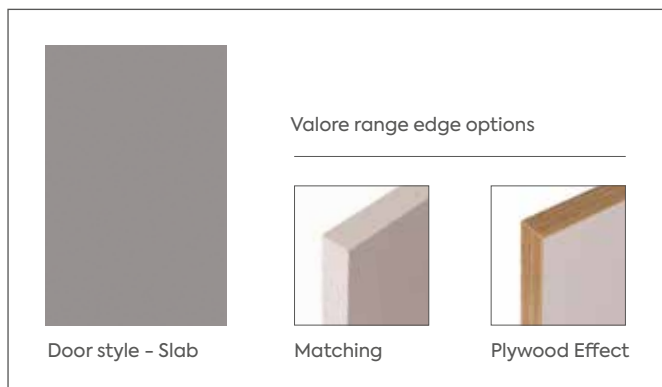

Please note colour swatches represented in this document are for reference only and final purchasing decisions should only be made after viewing a physical swatch or sample door.

Ora

Slab MDF

Affordable modern kitchen styling. That's what Ora is all about, with its stunning range of 9 cool, contemporary finishes. Cabinet doors have a matching edge, which adds a subtle touch of refined elegance.