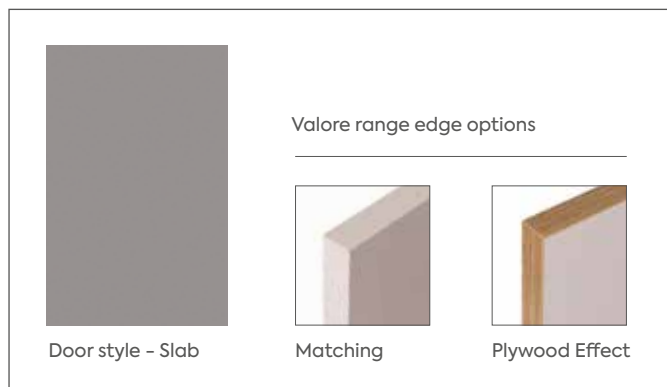

Please note colour swatches represented in this document are for reference only and final purchasing decisions should only be made after viewing a physical swatch or sample door.